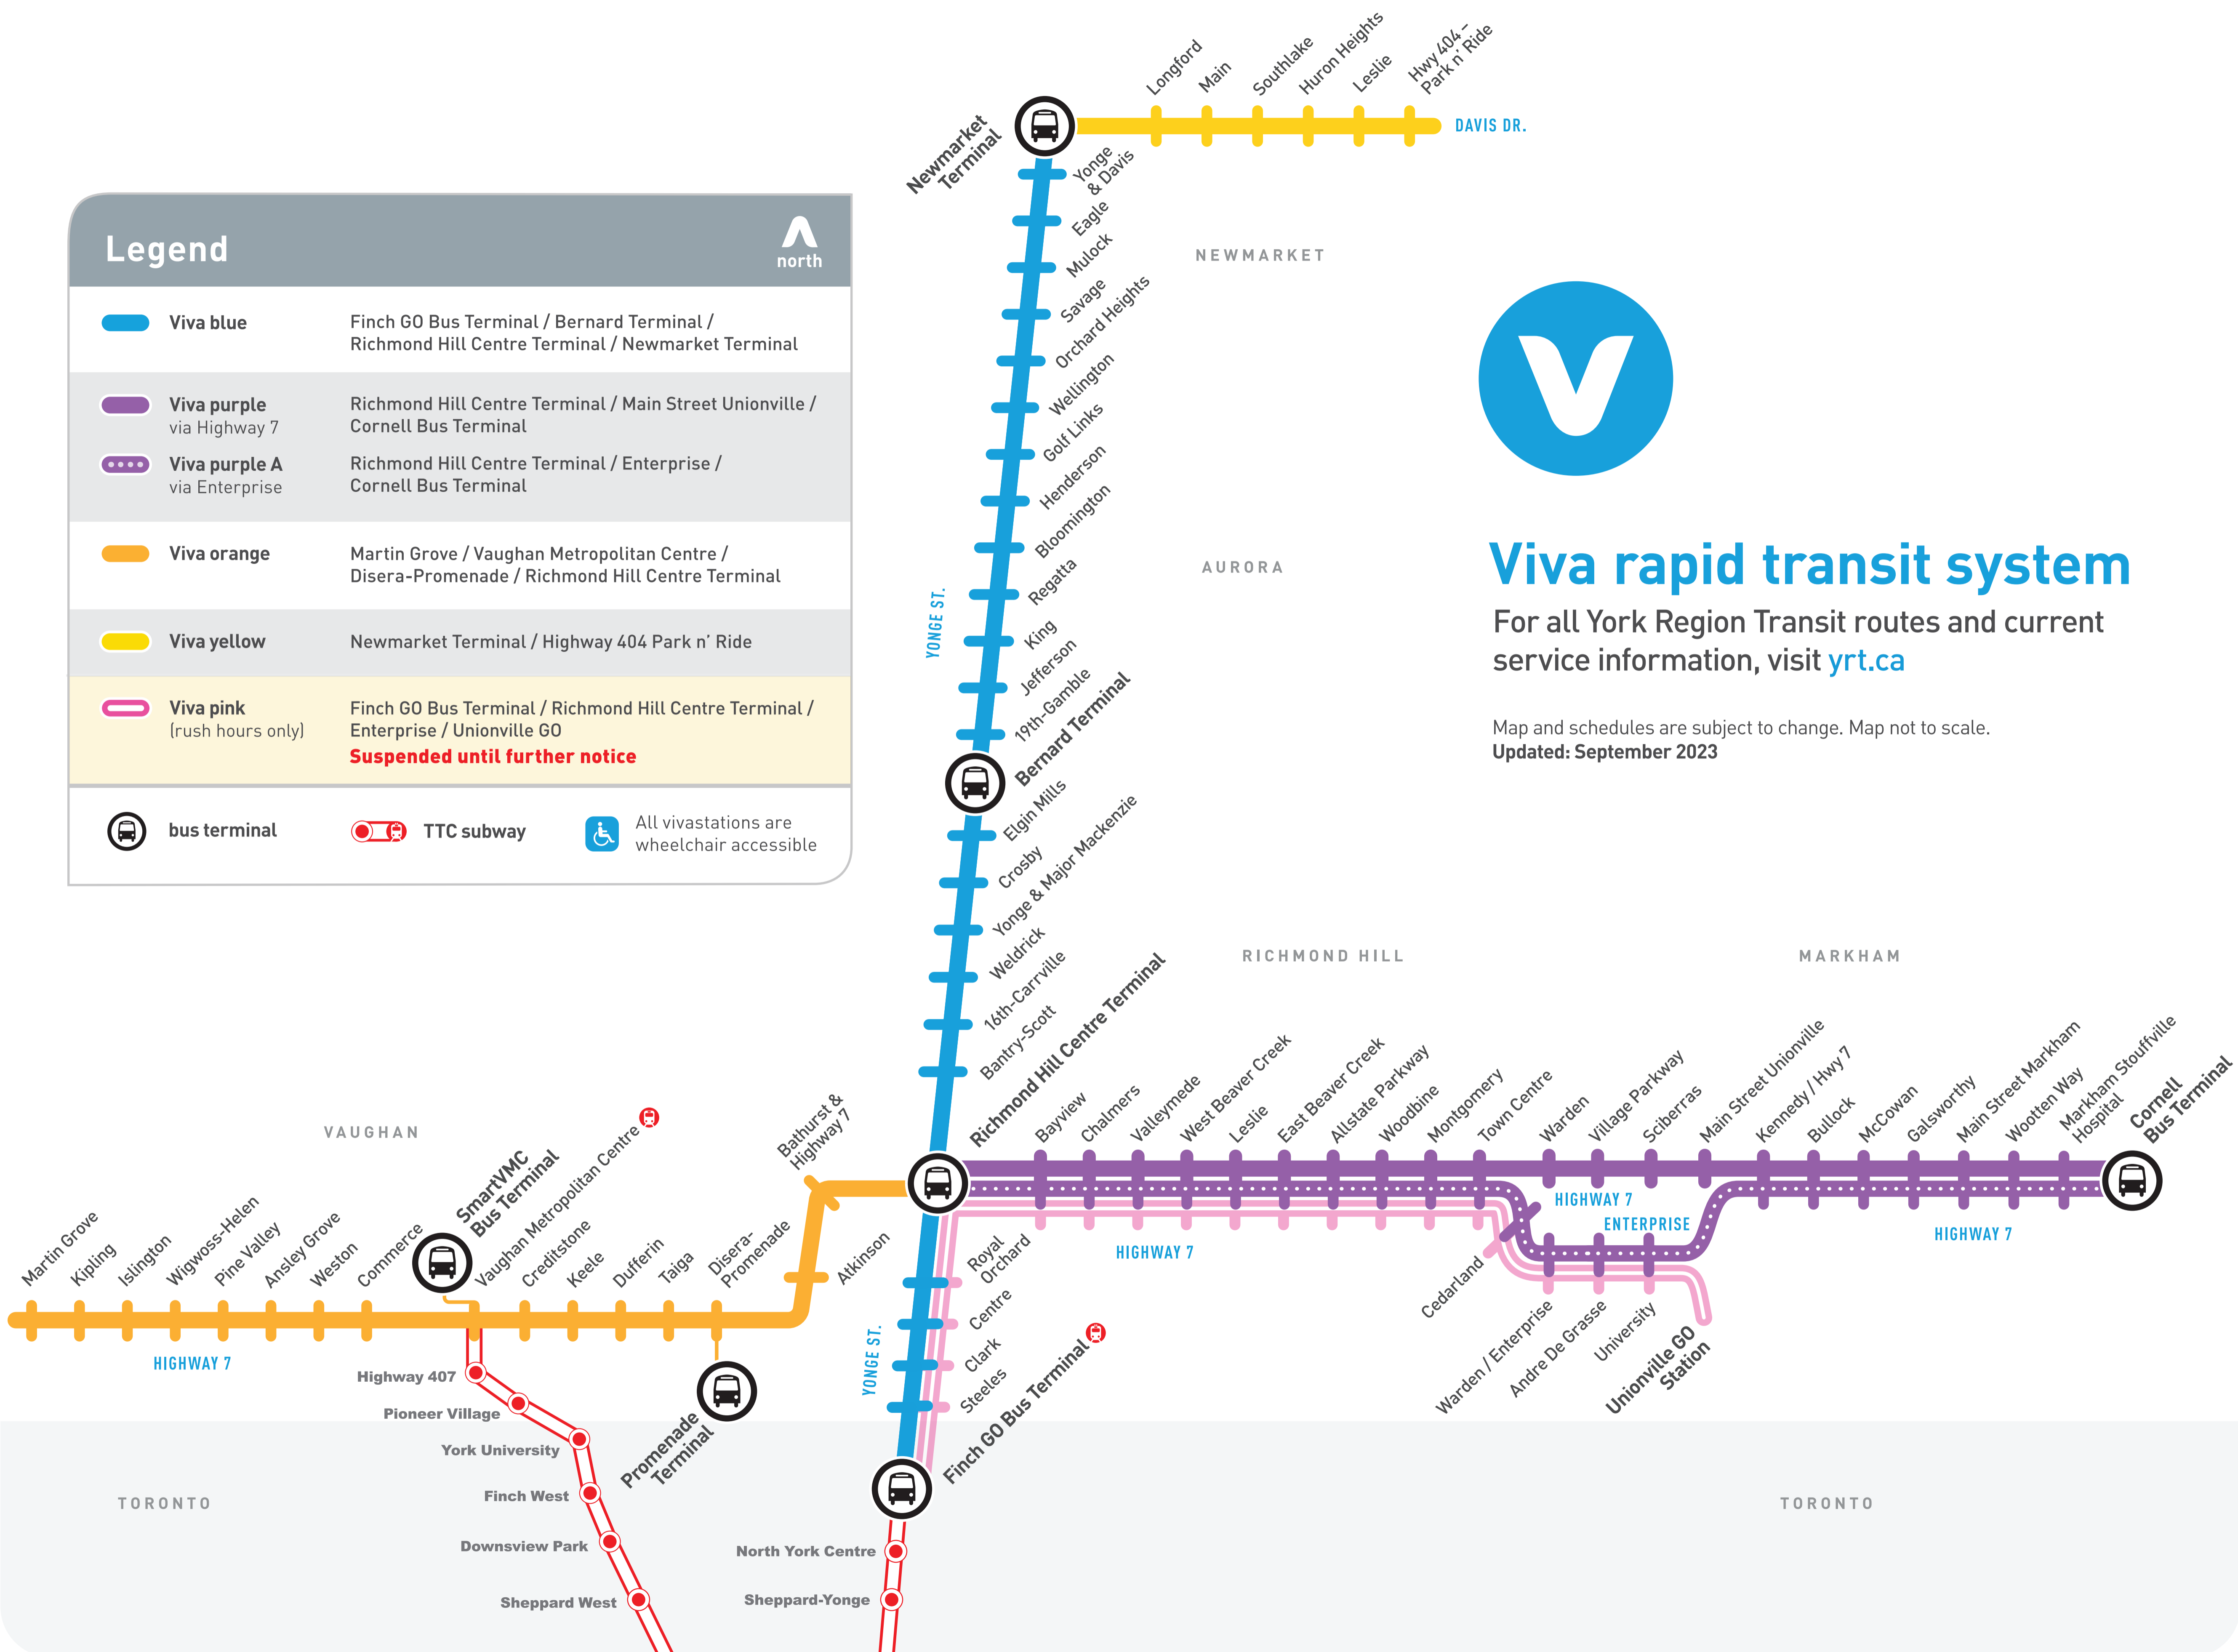

Legend

- Viva blue** Finch GO Bus Terminal / Bernard Terminal / Richmond Hill Centre Terminal / Newmarket Terminal
- Viva purple** via Highway 7 Richmond Hill Centre Terminal / Main Street Unionville / Cornell Bus Terminal
- Viva purple A** via Enterprise Richmond Hill Centre Terminal / Enterprise / Cornell Bus Terminal
- Viva orange** Martin Grove / Vaughan Metropolitan Centre / Disera-Promenade / Richmond Hill Centre Terminal
- Viva yellow** Newmarket Terminal / Highway 404 Park n' Ride
- Viva pink** (rush hours only) Finch GO Bus Terminal / Richmond Hill Centre Terminal / Enterprise / Unionville GO

- bus terminal
- TTC subway
- All vivastations are wheelchair accessible

Viva rapid transit system

For all York Region Transit routes and current service information, visit yrt.ca

Map and schedules are subject to change. Map not to scale.
Updated: September 2023