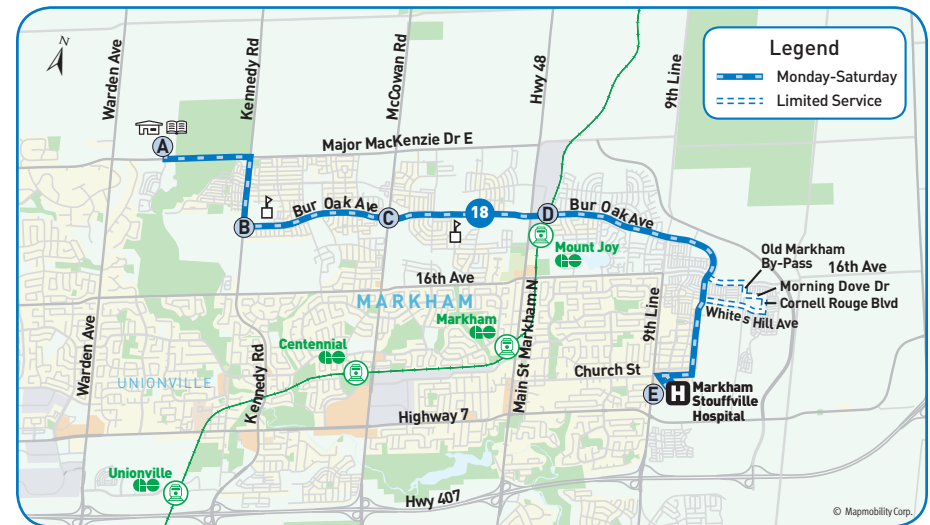

notes

* This trip makes GO Train connection at Mount Joy GO Station. The Mount Joy GO Station stop for the westbound service is on-street (not in the bus loop).

c Trip will hold for transfers at the GO Station.

Weekday midday frequency will be adjusted to every 64 minutes.

Map Legend

- ➔ Direction of Travel
- Ⓜ Bus Terminal
- 🎓 College/University
- H Hospital
- 🏛 Municipal Office
- 🏠 Secondary School
- ⓐ Time Point
- 🚶 GO Station
- 🏠 Community Centre
- 📖 Library
- 🅑 Park & Ride
- 🛒 Shopping Centre