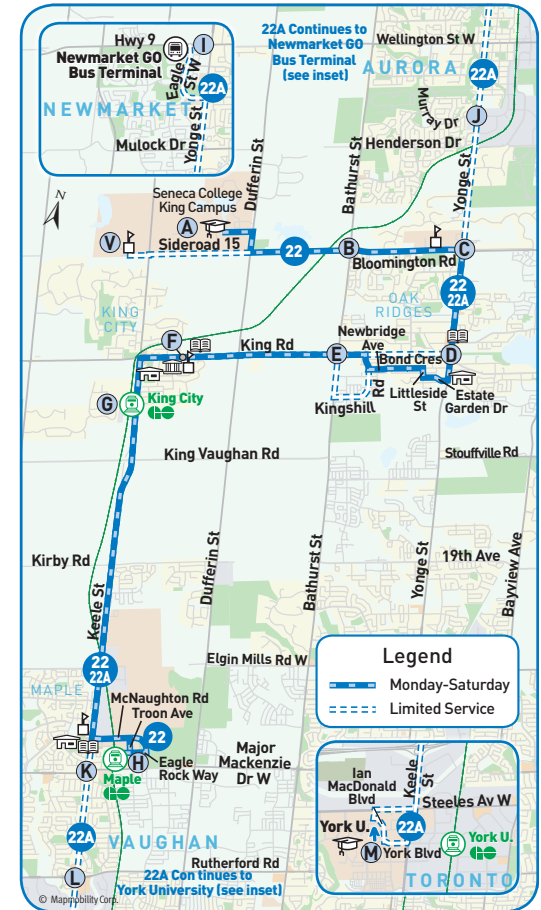

**northbound**  
to Seneca College King Campus

↑ Saturday

Route Branch	↑ Bus Stop Number							
	H	G	F	E	D	C	B	A
Maple GO Station	6186	4538	4542	4565	9794	4447	2408	1706
King City GO Station								
King City Secondary Sch.								
King Rd. & Bathurst St.								
King Rd. & Yonge St.								
Bloomington Rd. & Yonge St.								
Bloomington Rd. & Bathurst St.								
Seneca College King Campus								
22	9:45	9:52	9:56	10:00	10:07	10:11	10:14	10:20
22	11:15	11:22	11:26	11:30	11:37	11:41	11:44	11:50
22	12:45	12:52	12:56	1:00	1:07	1:11	1:14	1:20
22	2:15	2:22	2:26	2:30	2:37	2:41	2:44	2:50
22	3:45	3:52	3:56	4:00	4:07	4:11	4:14	4:20
22	5:15	5:22	5:26	5:30	5:37	5:41	5:44	5:50
22	6:45	6:52	6:56	7:00	7:07	7:11	7:14	7:20

**revised schedule**

**Monday-Saturday**

Effective October 17, 2011

The following additional Route 22/22A trips will operate to accommodate customers at Seneca College King Campus and York University:

- An additional Route 22 weekday southbound trip will depart Seneca College King Campus at 7:15 p.m.
- An additional Route 22A weekday northbound trip will depart York University at 7:15 p.m.

**Map Legend**

- Direction of Travel
- ⓐ Time Point
- ⓑ Bus Terminal
- Ⓒ College/University
- Ⓓ GO Station
- Ⓔ Community Centre
- Ⓕ Hospital
- Ⓖ Library
- Ⓗ Municipal Office
- Ⓘ Park & Ride
- Ⓜ Secondary School
- Ⓝ Shopping Centre