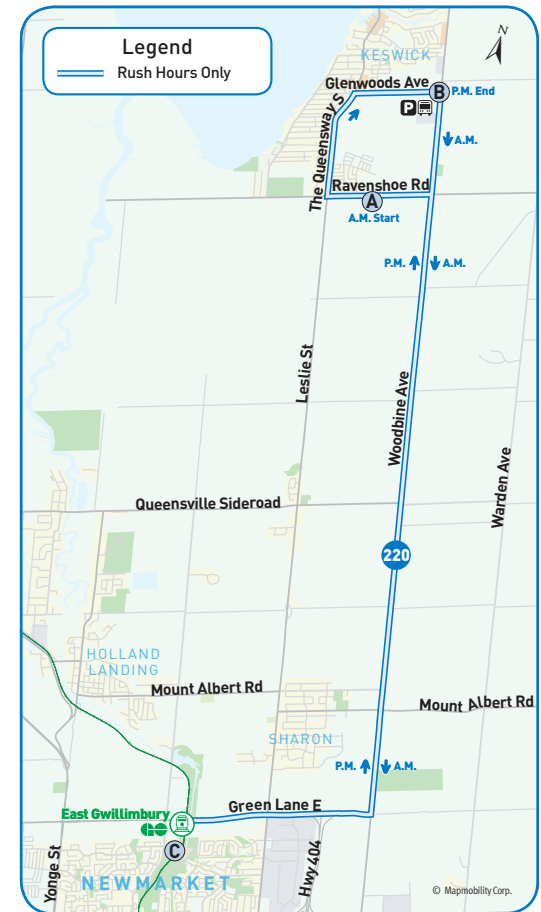

revised schedule

southbound
morning

Weekdays

Ravenshore Rd. & Laurendate Ave. 4059	Woodbine & Glenwoods Ave. 5935	East Gwillimbury GO Station 4252
A	B	C
5:19 6:19	5:29 6:29	5:49 6:49

northbound
afternoon

Weekdays

East Gwillimbury GO Station 4252	Ravenshore Rd. & Laurendate Ave. 4059	Woodbine & Glenwoods Ave. 5935
C	A	B
5:50 7:20	6:11 7:41	6:17 7:47

Bus Stop Number

Weekdays

Effective September 6, 2011

Schedules will be adjusted to meet select GO Trains at East Gwillimbury GO Train Station:

- Morning trips will arrive at East Gwillimbury GO Train Station at 5:49 a.m. and 6:49 a.m. to meet the first and third trains
- Evening trips will depart East Gwillimbury GO Train Station at 5:50 p.m. and 7:20 p.m. after meeting the second and fifth trains

Map Legend

- Direction of Travel
- Ⓐ Time Point
- 🚌 Bus Terminal
- 🎓 College/University
- 🏥 Hospital
- 🏛 Municipal Office
- 🏠 Community Centre
- 📖 Library
- 🅇 Park & Ride
- 🏪 Secondary School
- 🛒 Shopping Centre