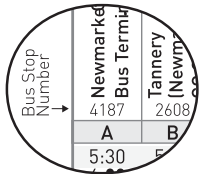

YRT/Viva travel tips

YONGE & MAJOR MAC

How to read your Route Navigator

The top row of your schedule shows all major bus stops along your route. There may be other stops serviced by this route, but they are not shown due to space limitations. Use the Schedule Finder on yrt.ca or call us for more bus stop information.

southbound to Finch GO Bus Terminal

Weekdays

Bus Stop Number	A	B	C	D	E	F	G	H
Teston Rd & Via Romano Blvd. 5797	5:28		5:41	5:51	5:59	6:03	6:10	6:18
Bathurst St. & Major Mackenzie 3305	5:34							
Lebovic Campus Dr. & Bathurst St. 5905								
Bathurst St. & Rutherford Rd. 1962								
Thornhill Woods & Rutherford Rd. 4586			5:41	5:51	5:59	6:03	6:10	6:18
Hwy. 7 & Thornhill Woods 4600								
Bathurst St. & Atkinson Ave. 9722								
Promenade Terminal 5332								
Clark Ave. & Atkinson Ave. 3340								
Yonge St. & Steeles Ave. 5314								
Finch GO Bus Terminal 2335								
	5:28	5:34	5:41	5:51	5:59	6:03	6:10	6:18
	6:00	6:06	6:13	6:23	6:31	6:35	6:42	6:50
	6:32	6:38	6:45	6:55	7:03	7:07	7:14	7:22
	7:04	7:10	7:17	7:27	7:35	7:39	7:46	7:54
	7:36	7:42	7:49	7:59	8:07	8:11	8:18	8:26
	7:59	8:05	8:12	8:22	8:30	8:34	8:41	8:49
	8:40	8:46	8:53	9:03	9:11	9:15	9:22	9:30
	9:12	9:18	9:25	9:35	9:43	9:47	9:54	10:02
		9:35	9:40	9:48	9:56	10:00	10:06	10:13
		11:04	11:07	11:09	11:17	11:25	11:35	11:42
		12:31	12:34	12:36	12:44	12:52	1:02	1:09
		2:00	2:03	2:05	2:13	2:21	2:25	2:31
					2:35	2:41	2:44	2:47
					3:09	3:15	3:18	3:21
		3:16	3:19	3:21	3:29	3:37	3:41	3:47
		3:46	3:49	3:51	3:59	4:07	4:11	4:17
	4:08	4:14	4:21	4:31	4:39	4:43	4:48	4:55
	4:40	4:46	4:53	5:03	5:11	5:15	5:20	5:27
	5:12	5:18	5:25	5:35	5:43	5:47	5:52	5:59
	5:44	5:50	5:57	6:07	6:15	6:19	6:24	6:31
	6:16	6:22	6:29	6:39	6:47	6:51	6:56	7:03
	6:48	6:54	7:01	7:11	7:19	7:23	7:28	7:35
	7:20	7:26	7:33	7:43	7:51	7:55	8:00	8:07
		8:01	8:04	8:06	8:14	8:22	8:29	8:34
		9:21	9:24	9:26	9:34	9:42	9:49	9:54