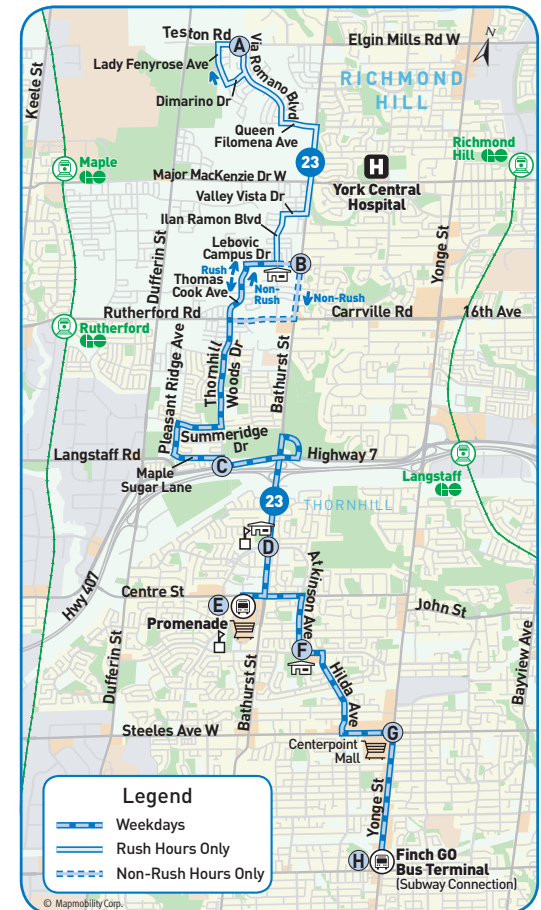

*10:32
sw 9:05

If a symbol or small letter is shown, a special note applies for this stop, trip or specific departure time. Please reference the schedule notes displayed at the bottom or to the side of the schedule.

Fares

Our two-hour fare lets you travel on any YRT/Viva vehicle in any direction for a two hour period with payment of just one fare. Remember to hang onto your validated ticket or transfer as proof of payment.

FARE CATEGORY	CASH FARE		10 TICKETS		MONTHLY PASS	
	1 Zone	2 Zone	1 Zone	2 Zone	1 Zone	2 Zone
Adult	$3.50	$4.50	$28.00	$38.00	$115.00	$160.00
High School Student	$3.50	$4.50	$21.00	$31.00	$85.00	$130.00
Senior/Child	$3.50	$4.50	$16.50	$26.50	$50.00	$82.00
Express	$4.00	-	$33.00	-	$140.00	-

GTA	FARE SUPPLEMENTS				
Weekly Pass	$52.00	Ride to GO*	$0.75	Zone Upgrade*	$1.00

* Valid GO Transit fare required. + In addition to regular fares. Effective January 1, 2012. Fares and rates subject to change. No refunds. Visit yrt.ca for YRT/Viva fare category definitions and fare policy.

CALL TOLL FREE
1-866-MOVE-YRT (668-3978)
LOCAL 905-762-2100
Visit us online at: yrt.ca

TTY TELETYPEWRITERS
1-866-276-7478
LOCAL 905-881-5167
Email: transitinfo@york.ca

route navigator

23

Thornhill Woods

YORK
REGION
TRANSIT

revised schedule

Monday-Friday

Effective April 22, 2012

Weekday schedules will be adjusted to better reflect actual travel times. Weekday midday frequency will be adjusted to every 89 minutes.

Map Legend

- ➔ Direction of Travel
- Ⓜ Bus Terminal
- 🎓 College/University
- H Hospital
- 🏛 Municipal Office
- 🎓 Secondary School
- ⓐ Time Point
- 🚶 GO Station
- 🏠 Community Centre
- 📖 Library
- 🚗 Park & Ride
- 🛒 Shopping Centre