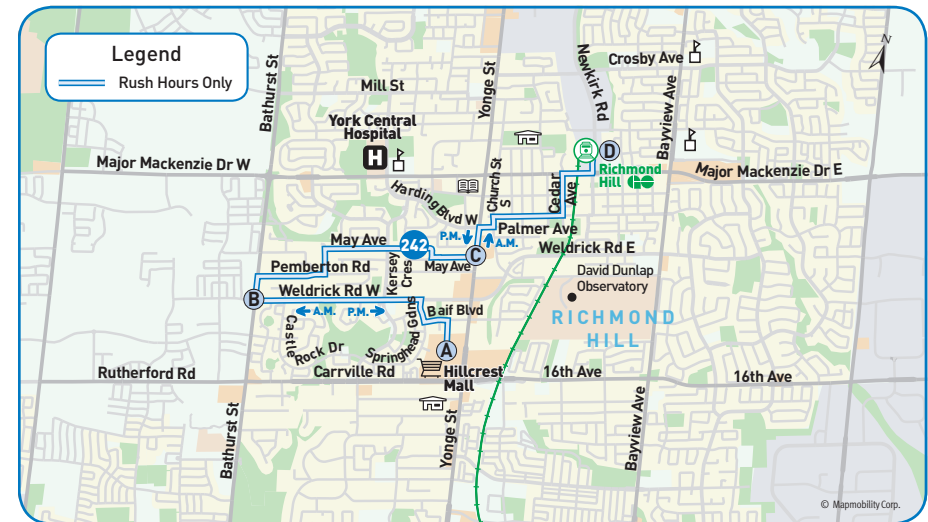

### eastbound

Morning

→ Weekdays

Hillcrest Mall (North Service Rd.)	Bathurst St. & Weldrick Rd.	Yonge St. & May Ave.	Richmond Hill GO Station
2148	2167	2176	1215
A	B	C	D
Morning			
5:55	6:00	6:05	6:15
6:25	6:30	6:35	6:45
6:55	7:00	7:05	7:15
7:25	7:30	7:35	7:45

### westbound

Afternoon

← Weekdays

Richmond Hill GO Station	Yonge St. & May Ave.	Bathurst St. & Weldrick Rd.	Hillcrest Mall (North Service Rd.)
1215	4309	2168	2148
D	C	B	A
Afternoon			
5:15	5:25	5:35	5:40
5:45	5:55	6:05	6:10
6:15	6:25	6:35	6:40
7:30	7:40	7:50	7:55

## Weekdays

Effective September 7, 2010

The 7:25 p.m. trip from Richmond Hill GO Station will now depart five minutes later at 7:30 p.m.

### Map Legend

- Direction of Travel
- 🚌 Bus Terminal
- 🎓 College/University
- 🏥 Hospital
- 🏛️ Municipal Office
- 🎓 Secondary School
- Ⓐ Time Point
- 🚉 GO Station
- 🏠 Community Centre
- 📖 Library
- 🚗 Park & Ride
- 🛒 Shopping Centre