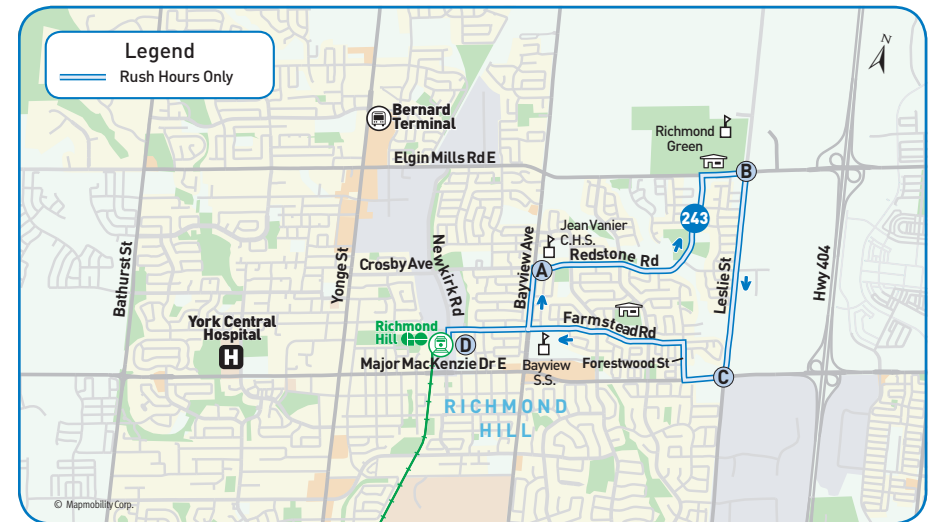

westbound

morning

← Weekdays

↓ Bus Stop Number

Richmond Hill GO Station 1217	Bayview Ave. & Redstone Rd. 2827	Leslie St. & Elgin Mills Rd. 1091	Leslie St. & Major Mac. Dr. 1915	Richmond Hill GO Station 1217
D	A	B	C	D
	5:55	6:00	6:03	6:10
6:20	6:25	6:30	6:33	6:40
6:50	6:55	7:00	7:03	7:10
7:15	7:20	7:25	7:28	7:35

eastbound

afternoon

→ Weekdays

↓ Bus Stop Number

Richmond Hill GO Station 1217	Bayview Ave. & Redstone Rd. 2827	Leslie St. & Elgin Mills Rd. 1091	Leslie St. & Major Mac. Dr. 1915	Richmond Hill GO Station 1217
D	A	B	C	D
5:15	5:25	5:30	5:35	5:45
5:45	5:55	6:00	6:05	6:15
6:15	6:25	6:30	6:35	6:45
7:30	7:35	7:38	7:40	7:45
8:25	8:30	8:33	8:35	8:40

revised schedule

Weekdays

Effective September 4, 2011

The 7:20 a.m. trip will be adjusted to depart 5 minutes earlier at 7:15 a.m. to improve the GO Train connection at Richmond Hill GO Train Station.

Map Legend

- Direction of Travel
- 🚏 Bus Terminal
- 🎓 College/University
- 🏥 Hospital
- 🏛️ Municipal Office
- 🎓 Secondary School
- ⓐ Time Point
- 🚏 GO Station
- 🏠 Community Centre
- 📖 Library
- 🚗 Park & Ride
- 🛒 Shopping Centre