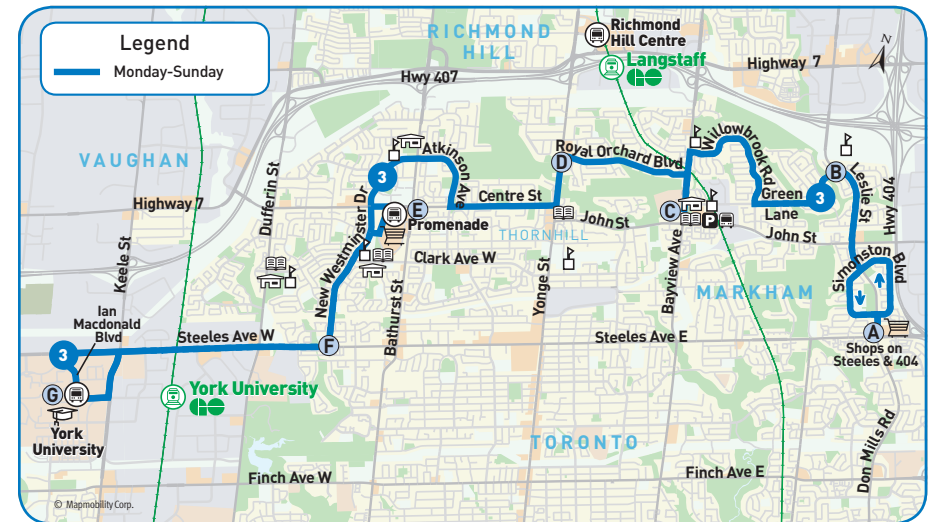

revised schedule

Monday-Sunday

Effective April 22, 2012

Weekday schedules will be adjusted to better reflect actual travel times.

Map Legend

- ➔ Direction of Travel
- 🚌 Bus Terminal
- 🎓 College/University
- H Hospital
- 🏛 Municipal Office
- 🏫 Secondary School
- Ⓐ Time Point
- 🚶 GO Station
- 🏠 Community Centre
- 📖 Library
- 🅑 Park & Ride
- 🛒 Shopping Centre