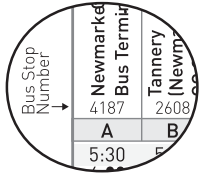

YRT/Viva travel tips

YONGE & MAJOR MAC

How to read your Route Navigator

The top row of your schedule shows all major bus stops along your route. There may be other stops serviced by this route, but they are not shown due to space limitations. Use the Schedule Finder on yrt.ca or call us for more bus stop information.

↑ Bus Stop Number

westbound

← Weekends/Holidays

Steeles Ave. & Don Mills Rd. 4289	Green Lane & Leslie St. 4884	Bayview Ave. & John St. (Thornhill C.C.) 1349	Yonge St. & Royal Orchard Blvd. 4902	Promenade Terminal 4026	New Westminster Dr. & Steeles Ave. 3362	York University 9822
A	B	C	D	E	F	G
Saturday						
7:50	7:58	8:10	8:18	8:29	8:36	8:46
8:30	8:38	8:50	8:58	9:09	9:16	9:26
9:10	9:18	9:30	9:38	9:49	9:56	10:06
9:50	9:58	10:10	10:18	10:29	10:36	10:46
10:30	10:38	10:50	10:58	11:09	11:16	11:26
11:10	11:18	11:30	11:38	11:49	11:56	12:06
11:50	11:58	12:10	12:18	12:29	12:36	12:46
12:30	12:38	12:50	12:58	1:09	1:16	1:26
1:10	1:18	1:30	1:38	1:49	1:56	2:06
1:50	1:58	2:10	2:18	2:29	2:36	2:46
2:30	2:38	2:50	2:58	3:09	3:16	3:26
3:10	3:18	3:30	3:38	3:49	3:56	4:06
3:50	3:58	4:10	4:18	4:29	4:36	4:46
4:30	4:38	4:50	4:58	5:09	5:16	5:26
5:10	5:18	5:30	5:38	5:49	5:56	6:06
5:50	5:58	6:10	6:18	6:29	6:36	6:46
6:30	6:38	6:50	6:58	7:09	7:16	7:26
7:10	7:18	7:30	7:38	7:49	7:56	8:06
7:50	7:58	8:10	8:18	8:29	8:36	8:46
8:30	8:38	8:50	8:58	9:09	9:16	9:26
9:10	9:18	9:30	9:38	9:49	9:56	10:06
9:50	9:58	10:10	10:18			
Sunday/Holiday						
9:10	9:17	9:27	9:34	9:44	9:51	10:01
9:50	9:57	10:07	10:14	10:24	10:31	10:41
10:30	10:37	10:47	10:54	11:04	11:11	11:21
11:10	11:17	11:27	11:34	11:44	11:51	12:01
11:50	11:57	12:07	12:14			