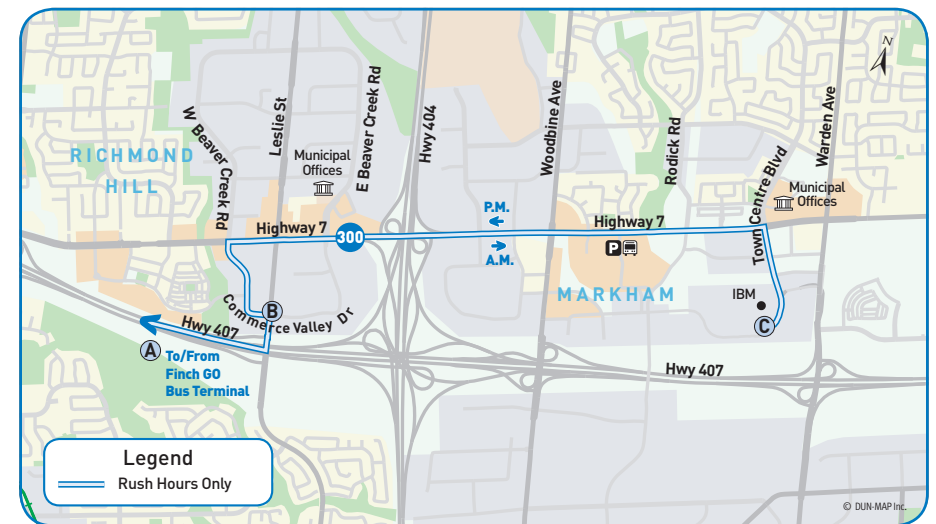

revised schedule

morning
to Markham

→ Weekdays

Finch GO Bus Terminal	Commerce Valley & Leslie St.	Town Centre Blvd Bus Loop
A	B	C
2329	1016	4324
7:30	7:45	8:00
7:50	8:05	8:20
8:10	8:25	8:40
8:30	8:45	9:00
8:50	9:05	9:20
9:10	9:25	9:40

afternoon

to Finch GO Bus Term.

← Weekdays

↕ Bus Stop Number

Town Centre Blvd Bus Loop	Commerce Valley & Leslie St.	Finch GO Bus Terminal
C	B	A
4324	1192	2329
3:55	4:12	4:32
4:20	4:37	4:57
4:55	5:12	5:32
5:25	5:42	6:07
5:50	6:05	6:25
6:20	6:35	6:55

Weekdays

Effective April 25, 2010

Morning rush hour frequency will be adjusted to every 20 minutes to better balance service levels with demand.

Map Legend

- Direction of Travel
- 🚌 Bus Terminal
- 🎓 College/University
- 🏥 Hospital
- 🏛️ Municipal Office
- 🎓 Secondary School
- Ⓐ Time Point
- 🚉 GO Station
- 🏠 Community Centre
- 📖 Library
- 🅇 Park & Ride
- 🛒 Shopping Centre