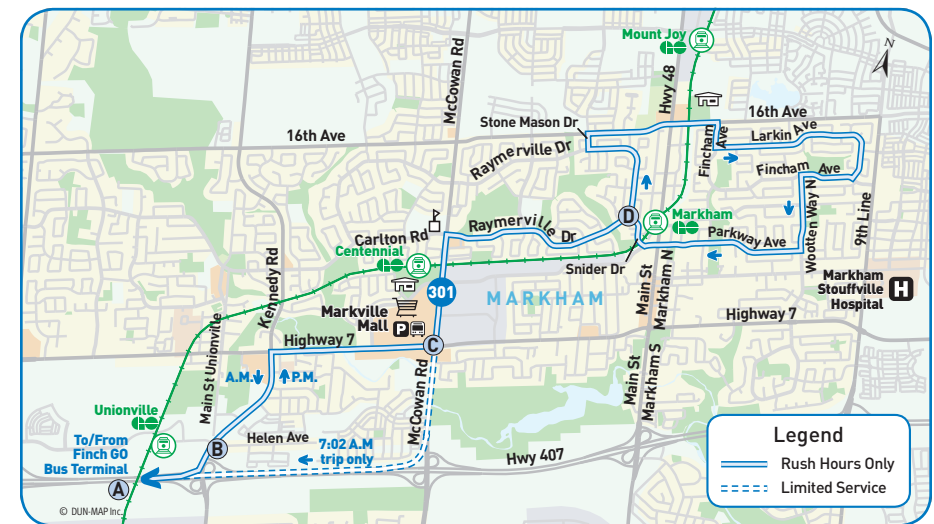

westbound to Finch GO Bus Terminal

← Weekdays

Bus Stop Number	Raymerville Dr. & Snider Dr.	16 th Ave. & Main St. Markham	Raymerville Dr. & Snider Dr.	Highway 7 & McCowan Rd.	Kennedy Rd. & YMCA Blvd.	Finch GO Bus Terminal
	1838	2990	1812	1830	1883	2329
	D		D	C	B	A
Morning						
	6:02	6:07	6:17	6:25	6:33	6:55
	6:17	6:22	6:32	6:40	6:48	7:10
	6:32	6:37	6:47	6:55	7:05	7:30
	6:47	6:52	7:02	7:10	7:20	7:50
	7:02	7:07	7:17	7:30		8:05
				7:27	7:35	8:05
	7:17	7:22	7:32	7:40	7:50	8:20
	7:32	7:37	7:47	7:55	8:05	8:35

eastbound to Markham

→ Weekdays

Bus Stop Number	Finch GO Bus Terminal	Kennedy Rd. & Helen Ave.	Hwy. 7 opposite Markville Mall	Raymerville Dr. & Snider Dr.	16 th Ave. & Main St. Markham	Raymerville Dr. & Snider Dr.
	2329	1906	4178	1838	2990	1812
	A	B	C	D		D
Afternoon						
	4:00	4:26	4:32	4:40	4:50	5:00
	4:30	4:56	5:02	5:10	5:20	5:30
	4:45	5:11	5:17	5:25	5:35	5:45
	5:00	5:26	5:32	5:40	5:50	6:00
	5:20	5:46	5:52	6:00	6:10	6:20
	5:45	6:11	6:17	6:25	6:35	6:45
	6:00	6:26	6:32	6:40	6:50	7:00

revised schedule

Weekdays

Effective February 14, 2010

Afternoon rush hour schedules will be adjusted to better reflect actual travel times. No changes to departure times from Finch GO Bus Terminal.

Map Legend

- Direction of Travel
- Bus Terminal
- College/University
- Hospital
- Municipal Office
- Secondary School
- Time Point
- GO Station
- Community Centre
- Library
- Park & Ride
- Shopping Centre