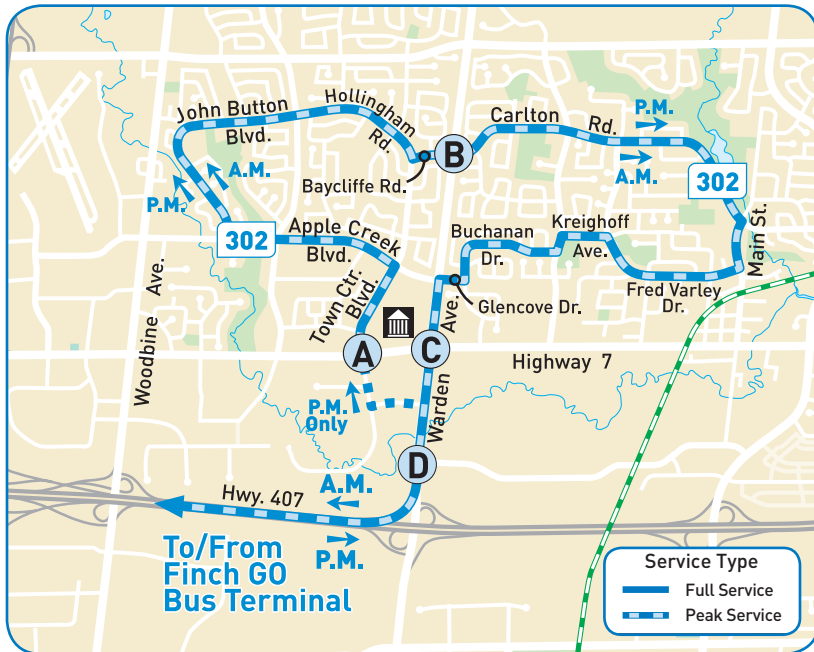

## Monday to Friday

Effective April 26, 2009

A new timing point has been added to the schedule at Warden Ave. and Enterprise Blvd. This is the last a.m. stop and first p.m. drop off stop serviced by this route.

Please see new map for full details

## MONDAY TO FRIDAY Unionville Express

TO FINCH GO BUS  
TERMINAL

FROM FINCH GO BUS  
TERMINAL

Town Centre & Hwy. 7	Baycliffe Rd. & Warden Ave.	Warden Ave. & Hwy. 7	Warden Ave & Enterprise Blvd	Finch GO Bus Terminal
1551	5112	3154	3157	2329
A	B	C	D	
<b>Morning Service:</b>				
6:05	6:15	6:30	6:32	6:55
6:35	6:45	7:00	7:02	7:25
7:05	7:15	7:30	7:32	7:55
7:35	7:45	8:00	8:02	8:25

↑ Bus Stop Number ↓

Finch GO Bus Terminal	Warden Ave & Enterprise Blvd	Town Centre & Hwy. 7	Baycliffe Rd. & Warden Ave.	Warden Ave. & Hwy. 7
2329	3169	1551	5112	3154
	D	A	B	C
<b>Afternoon Service:</b>				
4:40	5:02	5:05	5:15	5:30
5:10	5:32	5:35	5:45	6:00
5:40	6:02	6:05	6:15	6:30
6:15	6:37	6:40	6:50	7:05