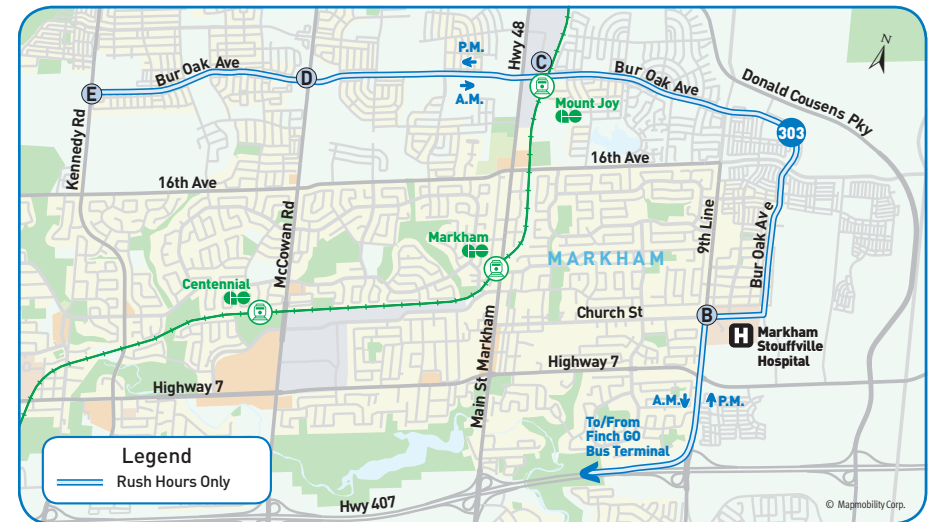

eastbound

to Markham

→ Weekdays

Finch GO Bus Terminal	Church St. & 9th Line	Bur Oak Ave. & Anderson Ave.	McCowan Rd. & Bur Oak Ave.	Bur Oak Ave. & Kennedy Rd.
A	B	C	D	E
2329 ^2328	4786	1324	1389	5876
Afternoon				
^4:30	4:58	5:12	5:18	5:23
5:05	5:33	5:47	5:53	5:58
^5:20	5:48	6:02	6:08	6:13
5:35	6:03	6:17	6:23	6:28
5:55	6:23	6:37	6:43	6:48

↕ Bus Stop Number

notes

^ This trip uses platform 8 (bus stop #2328) at Finch GO Bus Terminal.

Weekdays

Effective April 24, 2011

To address customer demand, Route 303 routing will be extended to start and finish at Kennedy Rd. and Bur Oak Ave. Morning trips from McCowan Rd. and Bur Oak Ave. will now start five minutes earlier from Kennedy Rd. and Bur Oak Ave.:

- The 6:30 a.m. trip will depart at 6:25 a.m.
- The 6:50 a.m. trip will depart at 6:45 a.m.
- The 7 a.m. trip will depart at 6:55 a.m.
- The 7:05 a.m. trip will depart at 7 a.m.

One new trip will also depart Kennedy Rd. and Bur Oak Ave. at 7:10 a.m.

Map Legend

- Direction of Travel
- Ⓜ Bus Terminal
- 🎓 College/University
- H Hospital
- 🏛 Municipal Office
- 🏪 Secondary School
- ⓐ Time Point
- 🚏 GO Station
- 🏠 Community Centre
- 📖 Library
- 🚗 Park & Ride
- 🛒 Shopping Centre