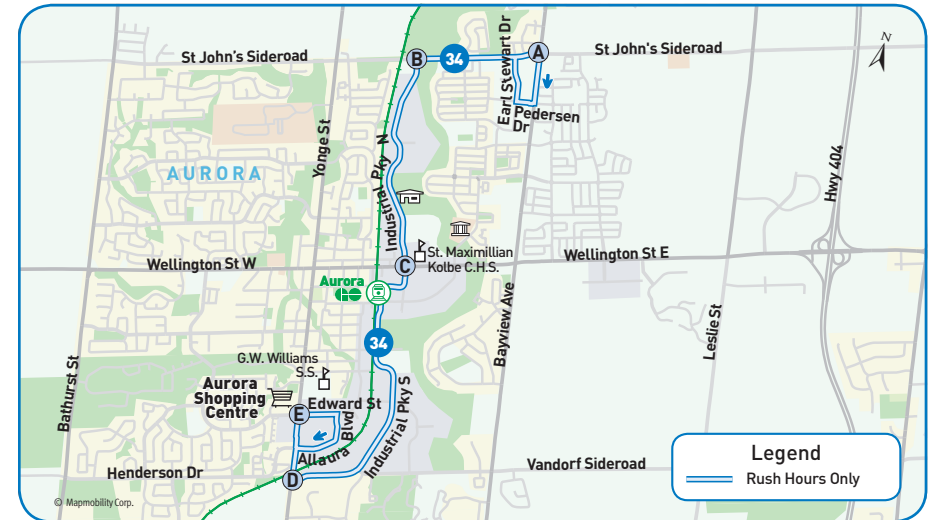

northbound

to St. John's Sdrd.

Weekdays

Yonge St. & Edward St. 1736	Yonge St. & Allaura Blvd. 1157	Aurora GO Station 5228	Wellington St. & Industrial Pky. 5229	St. John's Sdrd. & Industrial Pky. 4508	Bayview Ave. & St. John's Sdrd. 4826
E	F	G	C	B	A
Morning					
6:41	6:42	6:47	6:48	6:52	6:54
7:11	7:12	7:17	7:18	7:22	7:24
7:41	7:42	7:47	7:48	7:52	7:54
8:11	8:12	8:17	8:18	8:22	8:24
Afternoon					
3:33	3:34	3:39	3:40	3:44	3:46
4:03	4:04	4:09	4:10	4:14	4:16
4:33	4:34	4:39	4:40	4:44	4:46
*5:03	5:04	5:09	5:10	5:14	5:16
*5:33	5:34	5:39	5:40	5:44	5:46
*6:03	6:04	6:09	6:10	6:14	6:16
*6:33	6:34	6:39	6:40	6:44	6:46
*7:03	7:04	7:09	7:10	7:14	7:16

Bus Stop Number

notes

* Trip meeting GO train at Aurora GO Station.

Weekdays

Effective September 4, 2011

Schedules will be adjusted to meet select GO Trains at Aurora GO Train Station:

- Morning southbound trips will arrive at Aurora GO Train Station at 6:34 a.m., 7:04 a.m., 8:04 a.m. and 8:34 a.m. to meet the second, third, fourth and fifth trains
- Evening northbound trips will arrive at Aurora GO Train Station to meet all trains

Morning and afternoon rush hour frequencies will be improved to every 30 minutes.

Map Legend

- ➔ Direction of Travel
- 🚌 Bus Terminal
- 🎓 College/University
- H Hospital
- 🏛 Municipal Office
- 🎒 Secondary School
- Ⓐ Time Point
- 🚉 GO Station
- 🏠 Community Centre
- 📖 Library
- 🅑 Park & Ride
- 🛒 Shopping Centre