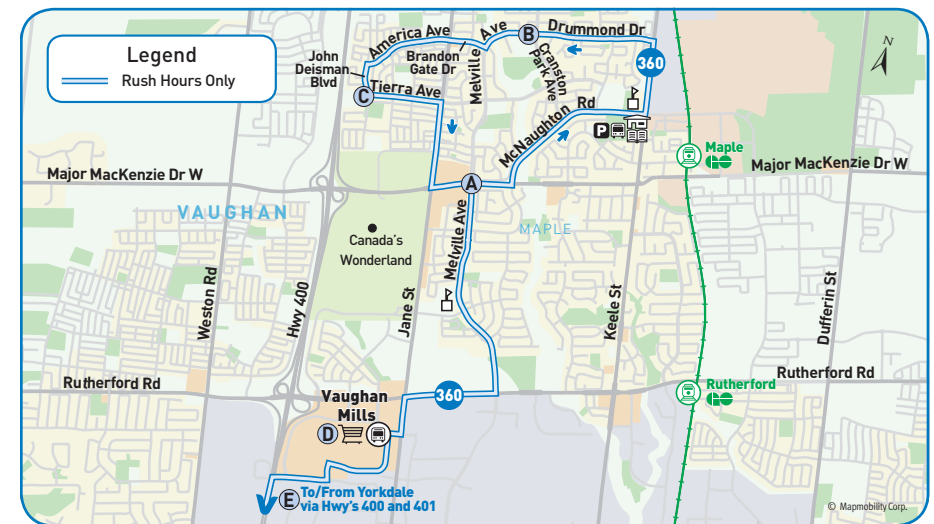

southbound
to Yorkdale Subway Station

Weekdays

Major Mackenzie Dr. & Melville Ave.	Melville Ave. & Cranston Park Ave.	John Deisman Blvd. & Tierra Ave.	Major Mackenzie Dr. & Melville Ave.	Vaughan Mills Mall Terminal	Yorkdale Subway Station
3830	2930	3981	2935	3323	4601
A	B	C	A	D	E
Morning					
6:00	6:09	6:15	6:23	6:31	7:06
6:40	6:49	6:55	7:03	7:11	7:46
7:20	7:29	7:35	7:43	7:51	8:26
8:00	8:11	8:19	8:29	8:39	9:14
Afternoon					
				3:05	3:40
				3:45	4:20
				4:25	5:00
		4:56	5:04	5:39	
		5:36	5:44	6:19	
		6:16	6:24	6:59	

northbound
to Maple

Weekdays

Yorkdale Subway Station	Vaughan Mills Mall Terminal	Major Mackenzie Dr. & Melville Ave. [southeast corner]	Major Mackenzie Dr. & Melville Ave. [southwest corner]
4601	3323	3830	2935
E	D	A	A
Morning			
7:11	7:46	7:54	
7:51	8:26		
8:31	9:06		
9:16	9:51		
Afternoon			
3:45	*	4:51	
4:25	*	5:31	
5:05	*	6:11	
5:45	*	6:51	
6:25	*	7:31	
7:05	*	8:11	

- The morning southbound 8:31 a.m. departure from Vaughan Mills Terminal will depart 8 minutes later at 8:39 a.m.
- The last northbound morning trip from Yorkdale Mall at 9:11 a.m. will depart 5 minutes later at 9:16 a.m.

Map Legend

- ➔ Direction of Travel
- 🚌 Bus Terminal
- 🎓 College/University
- H Hospital
- 🏛 Municipal Office
- 🏠 Secondary School
- ⓐ Time Point
- 🚶 GO Station
- 🏠 Community Centre
- 📖 Library
- 🅑 Park & Ride
- 🛒 Shopping Centre