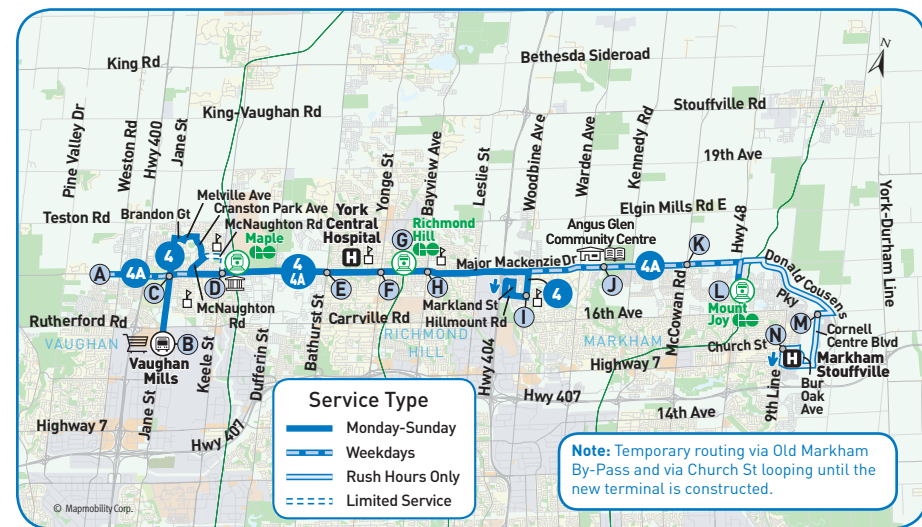

notes

~ This trip uses bus stop #1735 at Jane St. & Major Mackenzie

revised schedule

Monday-Sunday

Effective April 22, 2012

Route 4/4A weekday schedules and frequencies will be adjusted to better reflect actual travel times. Extra travel time will apply. Route 4/4A weekday first and last departure times will also be adjusted.

Route 4 Saturday and Sunday/Holiday frequencies will be adjusted.

Please see schedule for details.

Map Legend

- Direction of Travel
- Bus Terminal
- College/University
- Hospital
- Municipal Office
- Secondary School
- Time Point
- GO Station
- Community Centre
- Library
- Park & Ride
- Shopping Centre