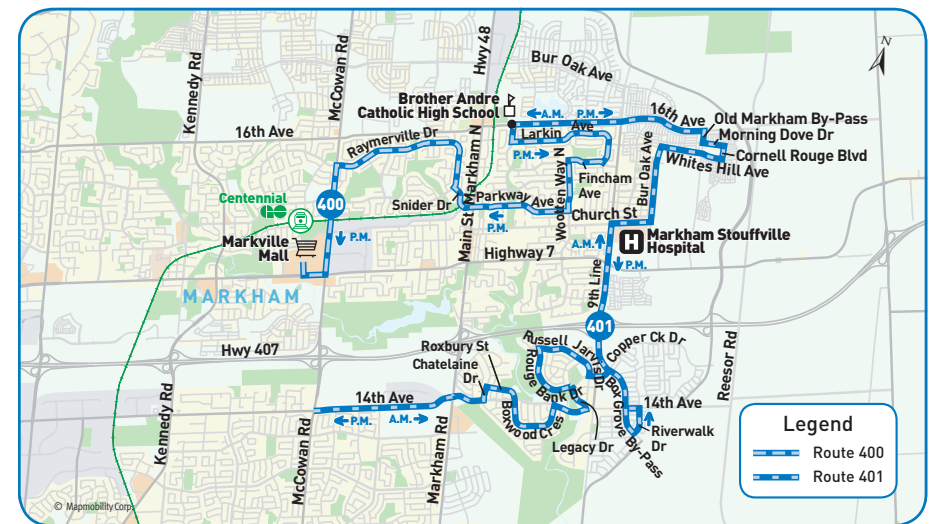

**400 afternoon**

from Brother André C.H.S.

← School days

Bus Stop Number	Brother André C.H.S. 2991	Raymerville Dr. & Snider Dr. 1812	N. Raymerville Dr. & Cairns Dr. 5544	Markville Mall 1827
	2:45	2:55	3:00	3:10

**School days**

Effective September 7, 2010

**401 morning**

to Brother André C.H.S.

← School days

Bus Stop Number	McCowan Rd. & 14 <sup>th</sup> Ave. 1498	Riverwalk Dr. & Box Grove 5483	Markham Stouffville Hosp. 5095	Old Markham & 16 <sup>th</sup> Ave. 5488	Brother André C.H.S. 2995
	7:25	7:43	7:53	8:01	8:05

**401 afternoon**

from Brother André C.H.S.

→ School days

Bus Stop Number	Brother André C.H.S. 2991	Old Markham & 16 <sup>th</sup> Ave. 5490	Markham Stouffville Hosp. 1555	Riverwalk Dr. & Box Grove 5483	McCowan Rd. & 14 <sup>th</sup> Ave. 1611
	2:45	2:49	2:57	3:07	3:25

notes

Morning service is available for Brother André students with Route 2A – 14<sup>th</sup> Avenue and Route 85 – Rutherford/16<sup>th</sup> Avenue.

Map Legend

- Direction of Travel
- Bus Terminal
- College/University
- Hospital
- Municipal Office
- Secondary School
- Time Point
- GO Station
- Community Centre
- Library
- Park & Ride
- Shopping Centre