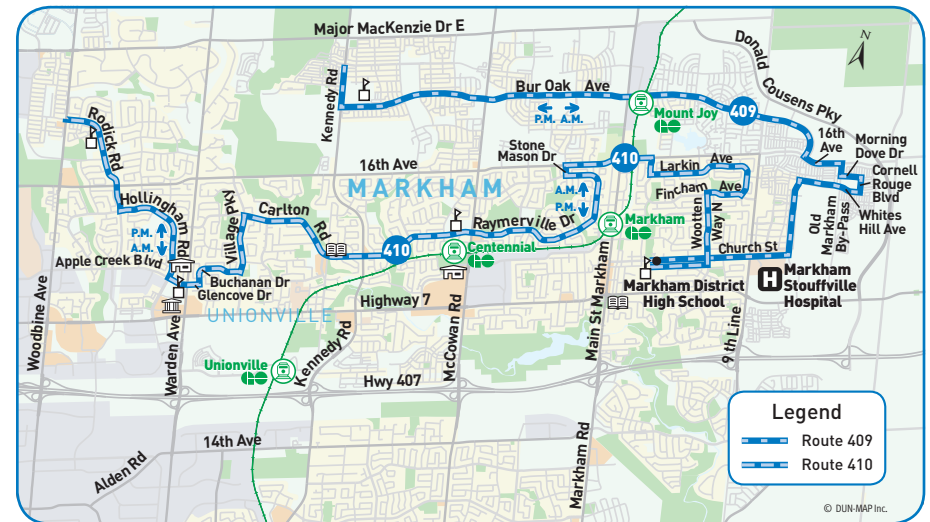

410 morning

to Markham District H.S.

➔ School days

Bus Stop Number	Woodbine Rd. & Rodick Rd.	Apple Creek Bl. & Warden Ave.	Carlton Rd. & Kennedy Rd.	Carlton Rd. & McCowan Rd.	Raymerville & Stone Mason	Wootten Way & Parkway Ave.	Markham District H.S.
	1421	5113	1495	1824	1838	1850	5326
	7:05	7:15	7:25	7:30	7:35	7:46	7:55

410 afternoon

from Markham District H.S.

➔ School days

Bus Stop Number	Markham District H.S.	Wootten Way & Parkway Ave.	Raymerville & Stone Mason	Carlton Rd. & McCowan Rd.	Carlton Rd. & Kennedy Rd.	Apple Creek Bl. & Warden Ave.	Woodbine Ave. & Rodick Rd.
	4707	5133	5137	5142	1515	1545	1588
	3:05	3:10	3:25	3:30	3:35	3:45	3:55

notes

For additional service to Markham District High School, please see Route 1 - Highway 7 or Route 2A - 14th Ave.

new combined layout

School days

Effective September 7, 2010

Schedules have been updated to reflect current times.

Map Legend

- ➔ Direction of Travel
- 🏠 Bus Terminal
- 🎓 College/University
- 🏥 Hospital
- 🏛️ Municipal Office
- 🎓 Secondary School
- ⌚ Time Point
- 🚉 GO Station
- 🏠 Community Centre
- 📖 Library
- 🚗 Park & Ride
- 🛒 Shopping Centre