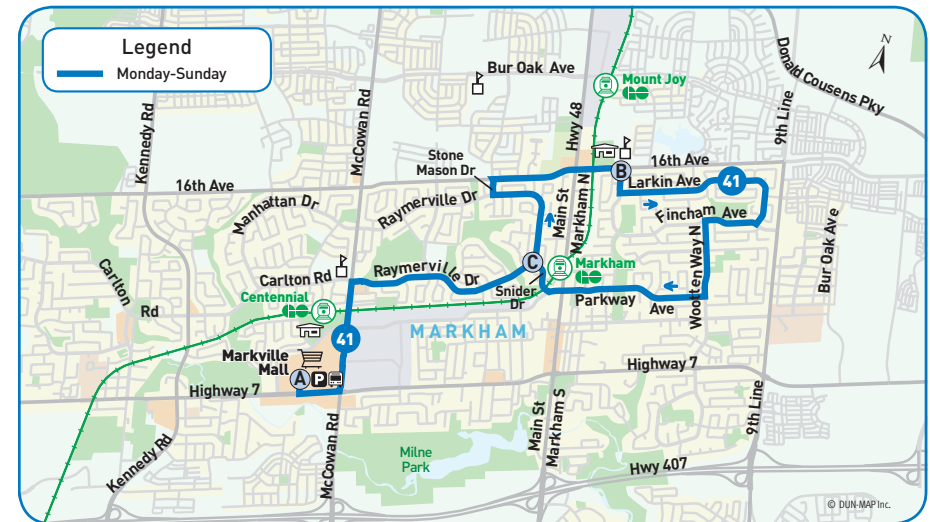

Customers transferring to/from other YRT/Viva routes at Markville Mall will not have to call Dial-a-Ride. The accessible van will be waiting there and will depart Markville Mall every 60 minutes. The van will pick up any Route 41 customers at Markville Mall and take you to your Route 41 bus stop. If there are no customers on board and no pick-up requests, the van will return to Markville Mall and wait for the next scheduled departure.

Map Legend

- ➔ Direction of Travel
- ⓐ Time Point
- 🏠 Bus Terminal
- 🏫 College/University
- 🏥 Hospital
- 🏛️ Municipal Office
- 🏠 Community Centre
- 📖 Library
- 🚗 Park & Ride
- 🛒 Shopping Centre
- 🚏 GO Station
- 🏫 Secondary School

eastbound to Fincham

➔ Weekdays

Markville Mall 1827	Stone Mason & 16 th Ave. 4398	Fincham Ave. & 16 th Ave. 2991
A		B
5:45	5:57	6:00
6:15	6:27	6:30
6:45	6:57	7:00
7:15	7:27	7:30
7:45	7:57	8:00
8:15	8:27	8:30
8:45	8:57	9:00
9:15	9:27	9:30
9:45	9:57	10:00
10:45	10:57	11:00
11:45	11:57	12:00
12:45	12:57	1:00
1:45	1:57	2:00
2:15	2:27	2:30
2:45	2:57	3:00
3:18	3:30	3:33
3:45	3:57	4:00
4:15	4:27	4:30
4:45	4:57	5:00
5:15	5:27	5:30
5:45	5:57	6:00
6:15	6:27	6:30
6:45	6:57	7:00
7:15	7:27	7:30
+7:40		
+8:40	+ Dial-a-Ride in effect. See back cover for details.	
+9:40		
+10:40		

Markville Mall 1827	Stone Mason & 16 th Ave. 4398	Fincham Ave. & 16 th Ave. 2991
A		B
Saturday		
8:15	8:27	8:30
9:15	9:27	9:30
10:15	10:32	10:35
11:15	11:32	11:35
12:15	12:32	12:35
1:15	1:32	1:35
2:15	2:32	2:35
3:15	3:32	3:35
4:15	4:32	4:35
5:15	5:32	5:35
6:15	6:30	6:33
7:15	7:30	7:33
+7:40		
+8:40	+ Dial-a-Ride in effect. See back cover for details.	
+9:40		
+10:40		
Sunday/holiday		
8:35	8:47	8:50
9:35	9:47	9:50
10:35	10:47	10:50
11:35	11:47	11:50
12:35	12:47	12:50
1:35	1:47	1:50
2:35	2:47	2:50
3:35	3:47	3:50
4:35	4:47	4:50
5:35	5:47	5:50
6:35	6:47	6:50
7:35	7:47	7:50