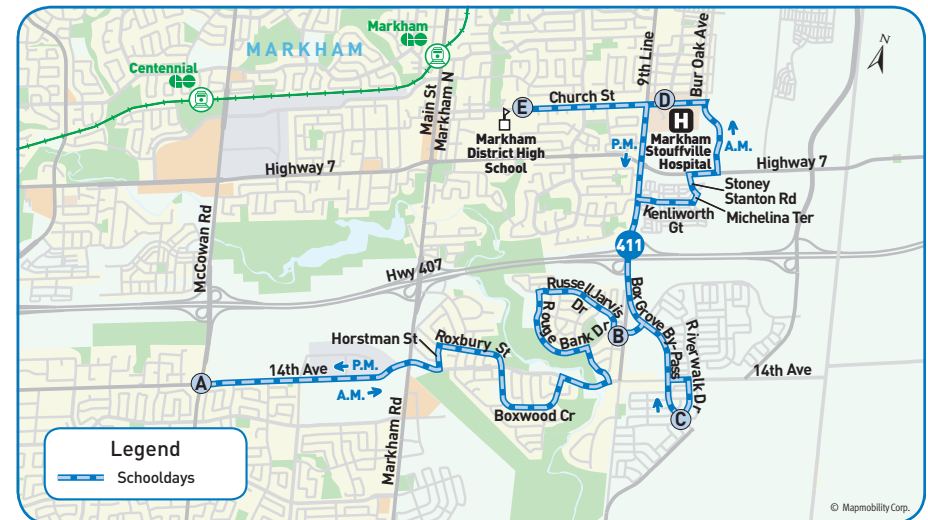

## 411 afternoon

from Markham District High School

School days

Bus Stop Number	Markham District High School	Markham Stouffville Hospital	Riverwalk Dr. & Box Grove By-Pass	Rouge Bank Dr. & Russell Jarvis Dr.	McCowan Rd. & 14th Ave.
	E	D	C	B	A
	4707	1555	5483	1567	1611
	3:05	3:15	3:25	3:28	3:46
	3:05	3:15	3:25	3:28	3:46

## new route

## School days

Effective September 6, 2011

Route 411 will be introduced to provide Box Grove area students with direct service to Markham District High School. Route 411 will operate school days only between McCowan Rd. and Markham District High School.

### Map Legend

- ➔ Direction of Travel
- Ⓜ Bus Terminal
- 🎓 College/University
- H Hospital
- 🏛 Municipal Office
- 🏪 Secondary School
- ⓐ Time Point
- 🚶 GO Station
- 🏠 Community Centre
- 📖 Library
- 🅑 Park & Ride
- 🛒 Shopping Centre