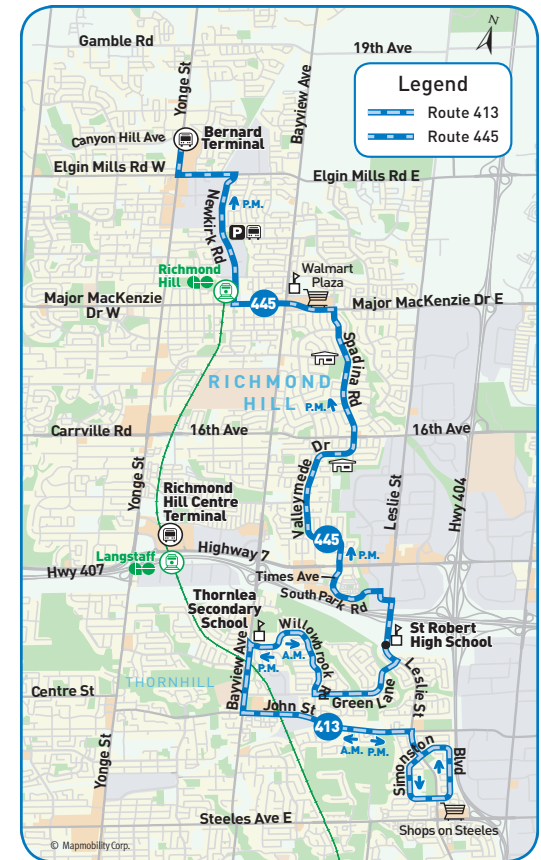

**413 afternoon**  
from St. Robert C.H.S.

↓ School days

↳ Bus Stop Number

St. Robert C.H.S.	Green Lane & Leslie St.	Bayview Ave. & Willowbrook (Thornlea S.S.)	Bur Oak & Anderson	Don Mills & Simonston Ave. (west side)	Don Mills & Simonston Ave. (east side)
1194	1928	2882	1051	1932	3439
2:50	2:55	3:05	3:07	3:12	3:20

**445 afternoon**  
from St. Robert C.H.S.

↑ School days

↳ Bus Stop Number

St. Robert Catholic H.S.	Hwy 7 & Valleymede	16th Ave. & Valleymede	Bayview Ave. & Major Mac	Richmond Hill GO Station	Bernard Terminal
5280	1030	1054	1695	1215	4195
2:45	2:55	3:00	3:05	3:10	3:20
2:45	2:55	3:00	3:05	3:10	3:20

notes

Service to St. Robert Catholic High School is also available with Route 82 - Valleymede-Spadina and Route 90/90B - Leslie.

Service to Thornlea Secondary School is also available with Route 3 - Thornhill-York U.

revised schedule

**School days**

Effective April 22, 2012

To address overcrowding, two Route 445 northbound trips will depart St. Robert Catholic High School at 2:45 p.m.

Map Legend

- ➔ Direction of Travel
- 🚌 Bus Terminal
- 🎓 College/University
- 🏥 Hospital
- 🏛️ Municipal Office
- 🎓 Secondary School
- ⌚ Time Point
- 🚉 GO Station
- 🏠 Community Centre
- 📖 Library
- 🅇 Park & Ride
- 🛒 Shopping Centre