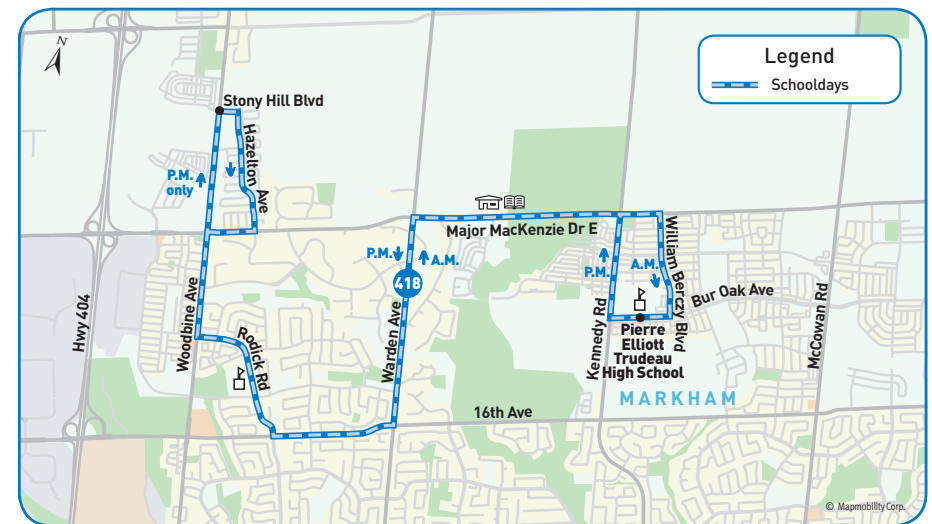

**418 morning**  
to Pierre Elliott Trudeau

➔ School days

↙ Bus Stop Number	Woodbine Ave. & Stony Hill Blvd.	Woodbine Ave. & Rodick Rd.	Warden Ave. & Major MacKenzie	Pierre Elliott Trudeau H.S.
	5493	1421	4421	1409
		7:37	7:49	7:59
	7:30	7:38	7:50	8:00

**418 afternoon**  
from Pierre Elliott Trudeau

⬅ School days

↙ Bus Stop Number	Pierre Elliott Trudeau H.S.	Warden Ave. & Major MacKenzie	Woodbine Ave. & Rodick Rd.	Hazelton Ave. & Major MacKenzie
	1409	4423	1588	4953
	3:05	3:15	3:25	3:33
	3:05	3:15	3:25	3:33

**School days**

Effective September 7, 2010

**Map Legend**

- ➔ Direction of Travel
- 🏠 Bus Terminal
- 🎓 College/University
- 🏥 Hospital
- 🏛️ Municipal Office
- 🎓 Secondary School
- ⌚ Time Point
- 🚇 GO Station
- 🏠 Community Centre
- 📖 Library
- 🅇 Park & Ride
- 🛒 Shopping Centre