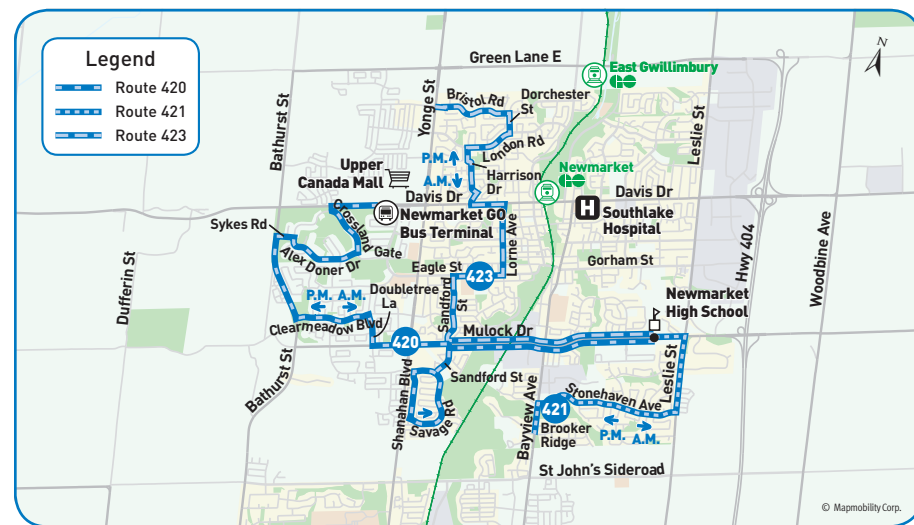

420 departs

from Newmarket High School

➔ School days

Newmarket High School	Bayview Ave. & Mulock Dr.	Sanford Rd. & Savage Rd.	Savage Rd. & Shanahan Blvd.	Yonge St. & Mulock Dr.	Bathurst St. & Clearmeadow	Alex Doner Dr. & Brimson Dr.	Newmarket GO Bus Term.
2010	2011	2432	4977	2016	2035	2039	4189
Afternoon							
2:55	3:00	3:15	3:16	3:21	3:25	3:30	3:35

Newmarket High School	Stonehaven Ave. & Kingsmere Ave.	Bayview Ave. & Brooker Ridge
6104	2276	2252
Afternoon		
2:55	3:05	3:10

423 arrives

at Newmarket High School

➔ School days

Yonge St. & Bristol Rd.	Davis Dr. & Longford Dr.	Eagle St. & Lorne Ave.	Mulock Dr. & Sandford St.	Newmarket High School
1974	2603	4649	4640	6099
Morning				
7:15	7:22	7:27	7:32	7:40

423 departs

from Newmarket High School

➔ School days

Newmarket High School	Mulock Dr. & Sandford St.	Eagle St. & Lorne Ave.	Davis Dr. & Longford Dr.	Yonge St. & Bristol Rd.
2010	2015	4651	4648	4475
Afternoon				
2:55	3:03	3:08	3:13	3:20

Newmarket High School

School days

Effective September 7, 2010

Map Legend

- ➔ Direction of Travel
- 🚌 Bus Terminal
- 🎓 College/University
- 🏥 Hospital
- 🏛 Municipal Office
- 🏫 Secondary School
- Ⓐ Time Point
- 🚉 GO Station
- 🏠 Community Centre
- 📖 Library
- 🅇 Park & Ride
- 🛒 Shopping Centre