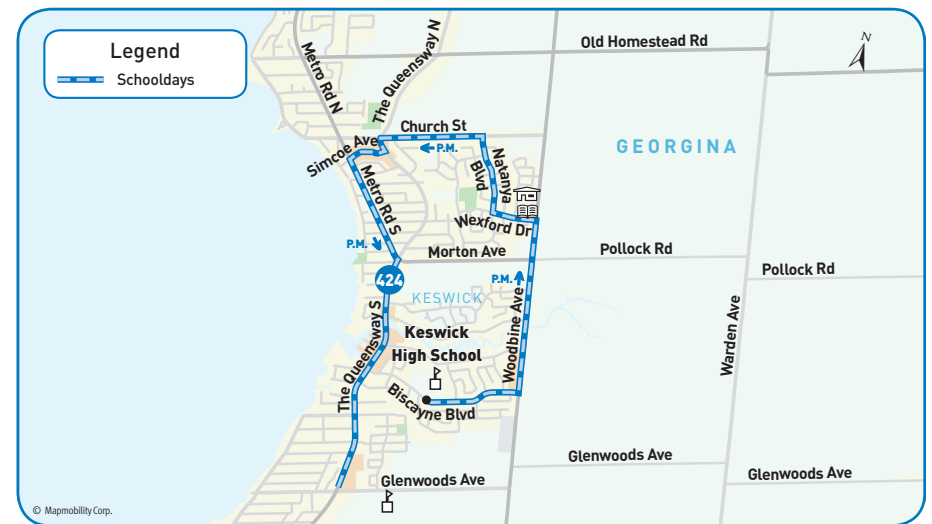

School days

Effective August 30, 2010

424 afternoon from Keswick H.S.

School days

Bus Stop Number	Keswick High School	York Wood Village Centre	Woodbine Ave. & Wexford Dr.	Queensway & Simcoe Ave.	Queensway & Biscayne Blvd.	Glenwoods Plaza
	4099	5365	5368	4107	5180	5418
	3:15	3:19	3:21	3:26	3:31	3:35

Map Legend

- Direction of Travel
- Bus Terminal
- College/University
- Hospital
- Municipal Office
- Secondary School
- Time Point
- GO Station
- Community Centre
- Library
- Park & Ride
- Shopping Centre