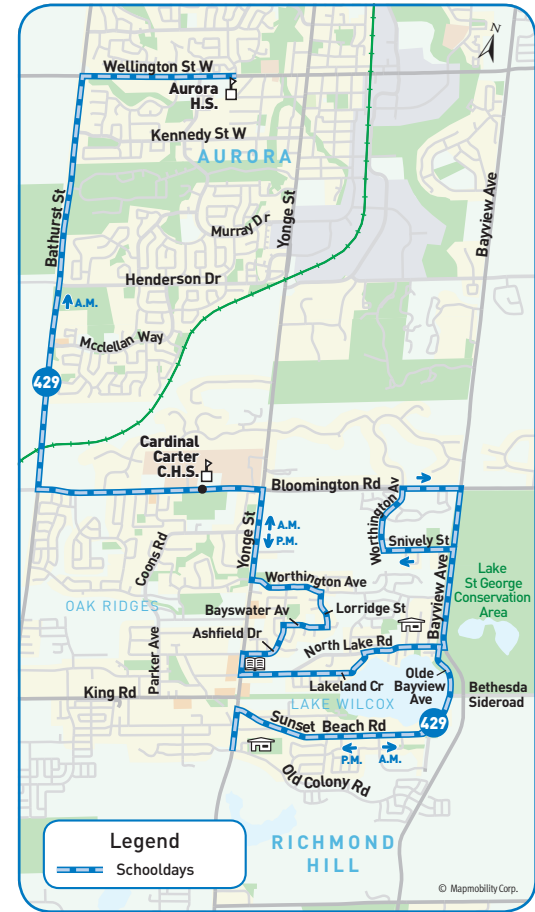

429 morning

to Cardinal Carter C.H.S. / Aurora H.S.

← School days

Bus Stop Number	Yonge St. & Old Colony Rd.	Yonge St. & Sunset Beach Rd.	Bayview Ave. & North Lake Rd.	Bayview Ave. & Sunset Beach Rd.	Bayview Ave. & Bayview Park La.	Bayview Ave. & North Lake Rd.	Yonge St. & Ashfield Dr.	Yonge St. & Worthington Ave.	Cardinal Carter C.H.S.	Aurora High School
	6220	4721	2378	6008	6018	6119	2501	4512	4428	1195
	7:30	7:31	7:34	7:36	7:41	7:44	7:47	7:54	7:58	8:08

429 afternoon

to Old Colony Rd.

→ School days

Bus Stop Number	Cardinal Carter C.H.S.	Yonge St. & Coons Rd.	Yonge St. & Worthington Ave.	Yonge St. & Ashfield Dr.	Bayview Ave. & North Lake Rd.	Bayview Ave. & Sunset Beach Rd.	Bayview Ave. & Bayview Park La.	Bayview Ave. & North Lake Rd.	Yonge St. & Sunset Beach Rd.	Yonge St. & Old Colony Rd.
	4291	2659	4511	2394	2359	6008	6018	6119	5195	2667
	2:40	2:44	2:48	2:52	2:55	2:57	3:02	3:05	3:09	3:10

revised route & schedule

School days

Effective November 14, 2010

To address operational and safety concerns, the starting location of the morning trip will now be at the northwest corner of Yonge St. and Old Colony Rd. (bus stop #6220) instead of the southeast corner (bus stop #2498).

Map Legend

- Direction of Travel
- Ⓜ Bus Terminal
- 🎓 College/University
- H Hospital
- 🏛 Municipal Office
- 🏠 Secondary School
- ⓐ Time Point
- 🚇 GO Station
- 🏠 Community Centre
- 📖 Library
- 🅑 Park & Ride
- 🛒 Shopping Centre