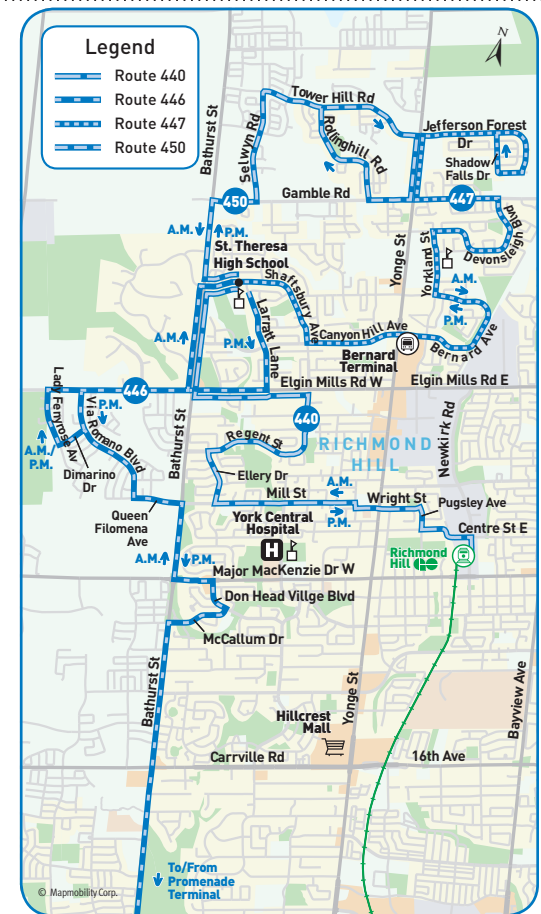

# St. Theresa High School

YORK REGION TRANSIT

### School days

Effective September 6, 2011

The Route 446 morning trip will be adjusted to depart Promenade Terminal 10 minutes earlier at 7:10 a.m. to better reflect actual travel time and meet bell time.

### Map Legend

- Direction of Travel
- Ⓚ Bus Terminal
- 🎓 College/University
- H Hospital
- 🏛 Municipal Office
- 🏠 Secondary School
- ⓐ Time Point
- 🚏 GO Station
- 🏠 Community Centre
- 📖 Library
- 🅑 Park & Ride
- 🛒 Shopping Centre

## 446 afternoon

from St. Theresa C.H.S.

School days

St. Theresa Catholic H.S.	Via Romano Blvd. & Tedesco Cr.	Lady Fenyrose Ave. & Teston Rd.	MacCallum Dr. & Don Head Village	Bathurst St. & MacCallum Dr.	Promenade Terminal
4935	5797	6060	2956	4350	4028
2:30	2:38	2:39	2:44	2:49	3:04