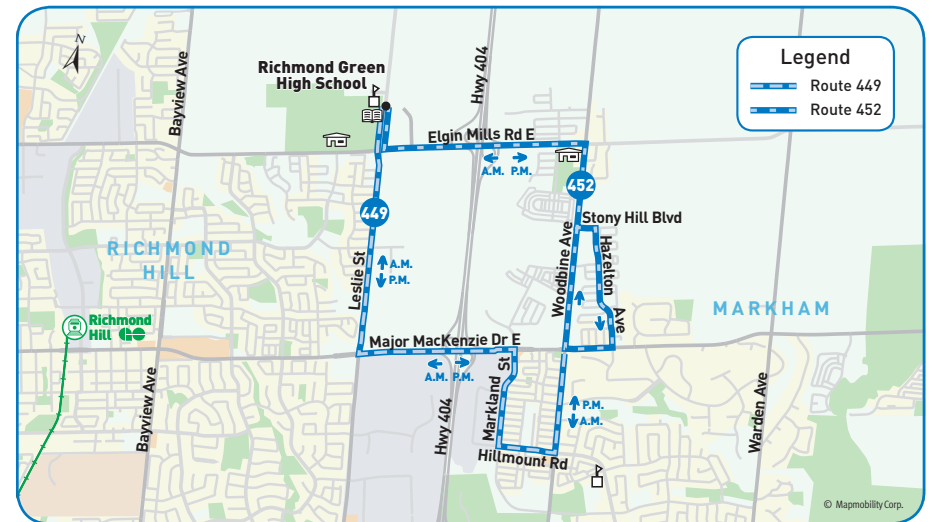

449 afternoon

from Richmond Green H.S.

School days			
Richmond Green High School	Leslie St. & Major Mackenzie Dr.	Woodbine Ave. & Hillmount Rd.	Woodbine Ave. & Major Mackenzie Dr.
4630	1682	1624	1662
3:50	4:00	4:10	4:12

452 morning

to Richmond Green H.S.

School days			
Woodbine Ave. & Stony Hill Blvd.	Major Mackenzie Dr. & Hazelton Ave.	Woodbine Ave. & Elgin Mills Rd.	Richmond Green High School
5493	4953	5828	4630
8:40	8:47	8:55	9:08

452 afternoon

from Richmond Green H.S.

School days			
Richmond Green High School	Woodbine Ave. & Elgin Mills Rd.	Woodbine Ave. & Stony Hill Blvd.	Major Mackenzie Dr. & Hazelton Ave.
4630	5833	5494	4953
3:50	4:03	4:06	4:13
			4:15

revised route & schedule

School days

Effective September 6, 2011

Route 452 afternoon routing will be extended to Woodbine Ave. and Stony Hill Blvd. in response to customer demand.

Map Legend

- ➔ Direction of Travel
- 🚌 Bus Terminal
- 🎓 College/University
- 🏥 Hospital
- 🏛️ Municipal Office
- 🎓 Secondary School
- Ⓐ Time Point
- 🚇 GO Station
- 🏠 Community Centre
- 📖 Library
- 🅐 Park & Ride
- 🛒 Shopping Centre