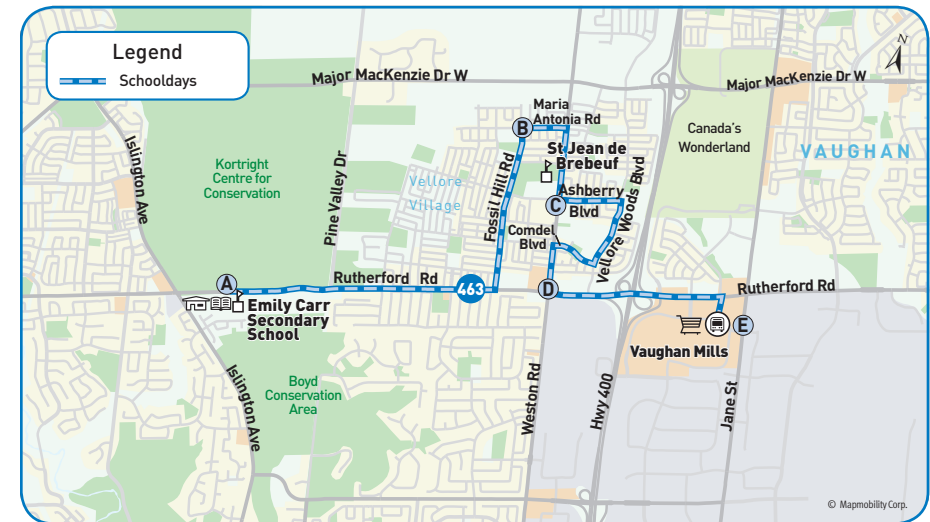

463 morning to Emily Carr S.S.

← School days

Bus Stop Number	Vaughan Mills Mall Terminal	Rutherford Rd. & Weston Rd.	Weston Rd. & Ashberry Blvd.	Fossil Hill Rd. & Maria Antonia Rd.	Emily Carr S.S.
	3317	3032	4295	4774	3037
	E	D	C	B	A
	7:27	7:34	7:41	7:43	7:50
	7:27	7:34	7:41	7:43	7:50

463 afternoon to Vaughan Mills Mall

→ School days

Bus Stop Number	Emily Carr S.S.	Fossil Hill Rd. & Maria Antonia Rd.	Weston Rd. & Ashberry Blvd.	Rutherford Rd. & Weston Rd.	Vaughan Mills Mall Terminal
	3038	4614	3049	3055	3317
	A	B	C	D	E
	2:35	2:40	2:43	2:50	2:58
	2:35	2:40	2:43	2:50	2:58

revised schedule

School days

Effective September 6, 2011

An additional morning trip has been added to accommodate the removal of the Route 85A diversion to Fossil Hill Rd. and Maria Antonia Rd.

Map Legend

- Direction of Travel
- Ⓚ Bus Terminal
- 🎓 College/University
- 🏥 Hospital
- 🏛 Municipal Office
- 🏫 Secondary School
- ⓐ Time Point
- 🚇 GO Station
- 🏠 Community Centre
- 📖 Library
- 🅑 Park & Ride
- 🛒 Shopping Centre