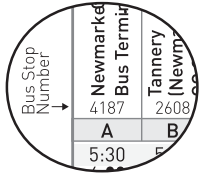

YRT/Viva travel tips

YONGE & MAJOR MAC

How to read your Route Navigator

The top row of your schedule shows all major bus stops along your route. There may be other stops serviced by this route, but they are not shown due to space limitations. Use the Schedule Finder on yrt.ca or call us for more bus stop information.

Each bus stop in York Region has a unique four-digit bus stop number assigned to it. These numbers are posted at your bus stop and appear in schedules with the bus stop name. Your bus stop number can be used to quickly access schedule and real-time information online, by phone, or by emailing RideNow@york.ca with your bus stop number in the subject line.

B

The second row of each schedule shows letters that correspond to major bus stops along your route. Use these letters to help you locate your stop on the Route Navigator map.

*10:32
sw 9:05

If a symbol or small letter is shown, a special note applies for this stop, trip or specific departure time. Please reference the schedule notes displayed at the bottom or to the side of the schedule.