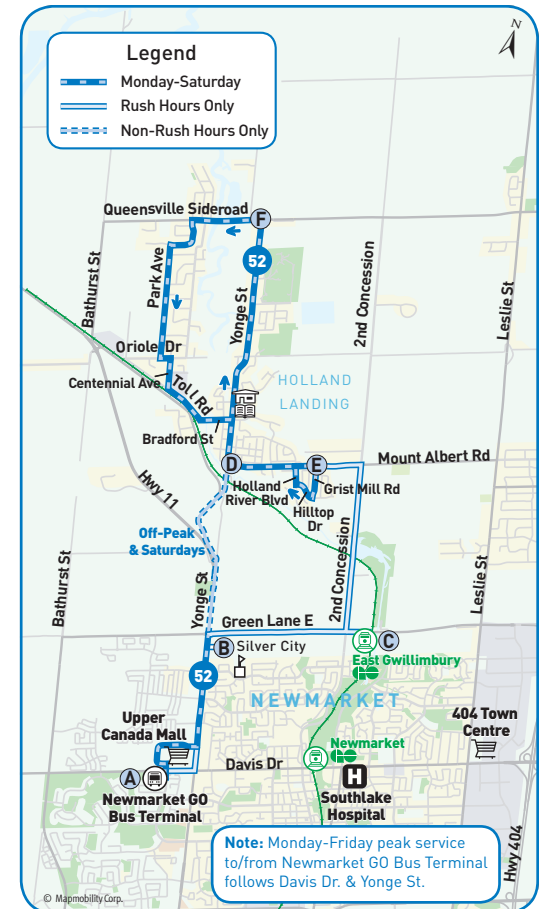

YRT/Viva travel tips

YONGE & MAJOR MAC

How to read your Route Navigator

The top row of your schedule shows all major bus stops along your route. There may be other stops serviced by this route, but they are not shown due to space limitations. Use the Schedule Finder on yrt.ca or call us for more bus stop information.

- The first southbound trip from Queensville Sideroad will depart at 8:19 a.m.
- The last southbound trip from Queensville Sideroad will depart at 10:44 p.m.
- The first northbound trip from Newmarket GO Bus Terminal will depart at 8 a.m.
- The last northbound trip from Newmarket GO Bus Terminal will depart at 10:18 p.m.

Map Legend

- ➔ Direction of Travel
- 🚌 Bus Terminal
- 🎓 College/University
- H Hospital
- 🏛 Municipal Office
- 🎒 Secondary School
- ⌚ Time Point
- 🚶 GO Station
- 🏠 Community Centre
- 📖 Library
- 🚗 Park & Ride
- 🛒 Shopping Centre

northbound to Holland Landing

↑ Saturday

Newmarket GO Bus Terminal 4189	Silver City 4382	Yonge St. & Mount Albert Rd. 2528	Grist Mill Plaza 2532	Yonge St. & Mount Albert Rd. 2540	Queensville Sdrr. & Yonge St. 2551
A	B	D	E	D	F
8:00		8:13			8:19
8:54		9:07			9:13
9:48		10:01			10:07
10:42		10:55			11:00
11:35		11:48			11:53
12:28		12:41			12:46
1:21		1:34			1:39
2:14		2:28	2:30	2:33	2:39
3:06		3:20	3:22	3:25	3:31
3:58		4:12	4:14	4:17	4:23
4:50		5:04	5:06	5:09	5:15
5:42		5:56	5:58	6:01	6:07
6:33		6:44	6:46	6:50	6:55
7:21	7:31	7:36	7:38	7:42	7:47
8:20	8:30	8:35	8:37	8:41	8:46
9:19	9:29	9:34	9:36	9:40	9:45
10:18	10:28	10:33	10:35	10:39	10:44