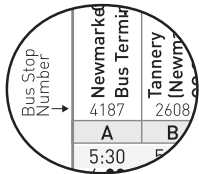

YRT/Viva travel tips

YONGE & MAJOR MAC

How to read your Route Navigator

The top row of your schedule shows all major bus stops along your route. There may be other stops serviced by this route, but they are not shown due to space limitations. Use the Schedule Finder on yrt.ca or call us for more bus stop information.

Each bus stop in York Region has a unique four-digit bus stop number assigned to it. These numbers are posted at your bus stop and appear in schedules with the bus stop name. Your bus stop number can be used to quickly access schedule and real-time information online, by phone, or by emailing RideNow@york.ca with your bus stop number in the subject line.

B

The second row of each schedule shows letters that correspond to major bus stops along your route. Use these letters to help you locate your stop on the Route Navigator map.

*10:32
sw 9:05

If a symbol or small letter is shown, a special note applies for this stop, trip or specific departure time. Please reference the schedule notes displayed at the bottom or to the side of the schedule.

Fares

Our two-hour fare lets you travel on any YRT/Viva vehicle in any direction for a two hour period with payment of just one fare. Remember to hang onto your validated ticket or transfer as proof of payment.

FARE CATEGORY	CASH FARE		10 TICKETS		MONTHLY PASS	
	1 Zone	2 Zone	1 Zone	2 Zone	1 Zone	2 Zone
Adult	$3.50	$4.50	$28.00	$38.00	$115.00	$160.00
High School Student	$3.50	$4.50	$21.00	$31.00	$85.00	$130.00
Senior/Child	$3.50	$4.50	$16.50	$26.50	$50.00	$82.00
Express	$4.00	-	$33.00	-	$140.00	-

GTA	FARE SUPPLEMENTS				
Weekly Pass	$52.00	Ride to GO*	$0.75	Zone Upgrade*	$1.00

* Valid GO Transit fare required. + In addition to regular fares. Effective January 1, 2012. Fares and rates subject to change. No refunds. Visit yrt.ca for YRT/Viva fare category definitions and fare policy.

CALL TOLL FREE
1-866-MOVE-YRT (668-3978)
LOCAL 905-762-2100
Visit us online at: yrt.ca

TTY TELETYPEWRITERS
1-866-276-7478
LOCAL 905-881-5167
Email: transitinfo@york.ca

route navigator

52

Holland Landing