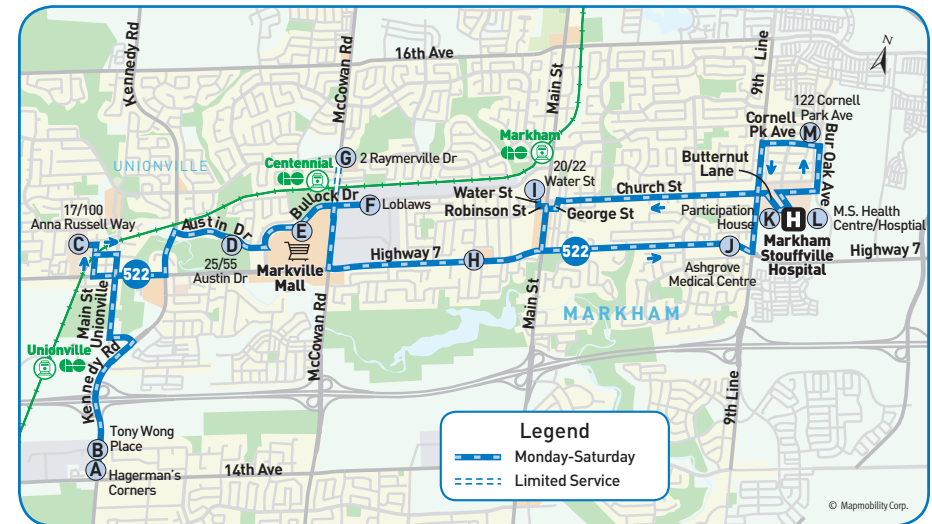

YORK
REGION
TRANSIT

revised schedule

Monday - Saturday

Effective April 22, 2012

To accommodate customer demand, the weekday and Saturday eastbound 9 a.m. trip from Hagerman's Corner will be adjusted to start from Tony Wong Place at 8:57 a.m.

Map Legend

- ➔ Direction of Travel
- ⓐ Bus Terminal
- 🎓 College/University
- H Hospital
- 🏛 Municipal Office
- 🏫 Secondary School
- ⓐ Time Point
- 🚏 GO Station
- 🏠 Community Centre
- 📖 Library
- 🚗 Park & Ride
- 🛒 Shopping Centre

↑ Bus Stop Number ↓

westbound to Hagerman's Corner

	122 Cornell Park Ave. 5986	20/22 Water St. 5230	No Frills (Hwy. 7 & Galsworthy) 5984	Loblaws 5205	2 Raymerville Dr. (Fridays only) 5983	Markville Mall 5247	25/55 Austin Dr. 5980	17/100 Anna Russell Way 5978	Tony Wong Place (25 Deverill Court) 6305	Hagerman's Corners 5246
	M	I	H	F	G	E	D	C	B	A
MONDAY TO FRIDAY										
A.M.									8:57	9:00
	9:00	9:10	9:17	9:25	9:30	9:45	9:50	10:00	10:12	10:15
	10:15	10:25	10:32	10:40	10:45	11:00	11:05	11:15	11:27	11:30
	11:30	11:40	11:47	11:55		12:15	12:20	12:30	12:42	12:45
P.M.	12:45	12:55	1:02	1:10		1:30	1:35	1:45	1:57	2:00
	2:00	2:10	2:17	2:25		2:45	2:50	3:00	3:12	3:15
	3:15	3:25	3:32	3:40		4:00	4:05	4:15	4:27	4:30
	4:30	4:40	4:47	4:55		5:15	5:20	5:30	5:42	5:45
SATURDAY										
A.M.	9:00	9:10	9:17	9:25		9:45	9:50	10:00	10:12	10:15
	10:15	10:25	10:32	10:40		11:00	11:05	11:15	11:27	11:30
	11:30	11:40	11:47	11:55		12:15	12:20	12:30	12:42	12:45
P.M.	12:45	12:55	1:02	1:10		1:30	1:35	1:45	1:57	2:00
	2:00	2:10	2:17	2:25		2:45	2:50	3:00	3:12	3:15
	3:15	3:25	3:32	3:40		4:00	4:05	4:15	4:27	4:30
	4:30	4:40	4:47	4:55		5:15	5:20	5:30	5:42	5:45