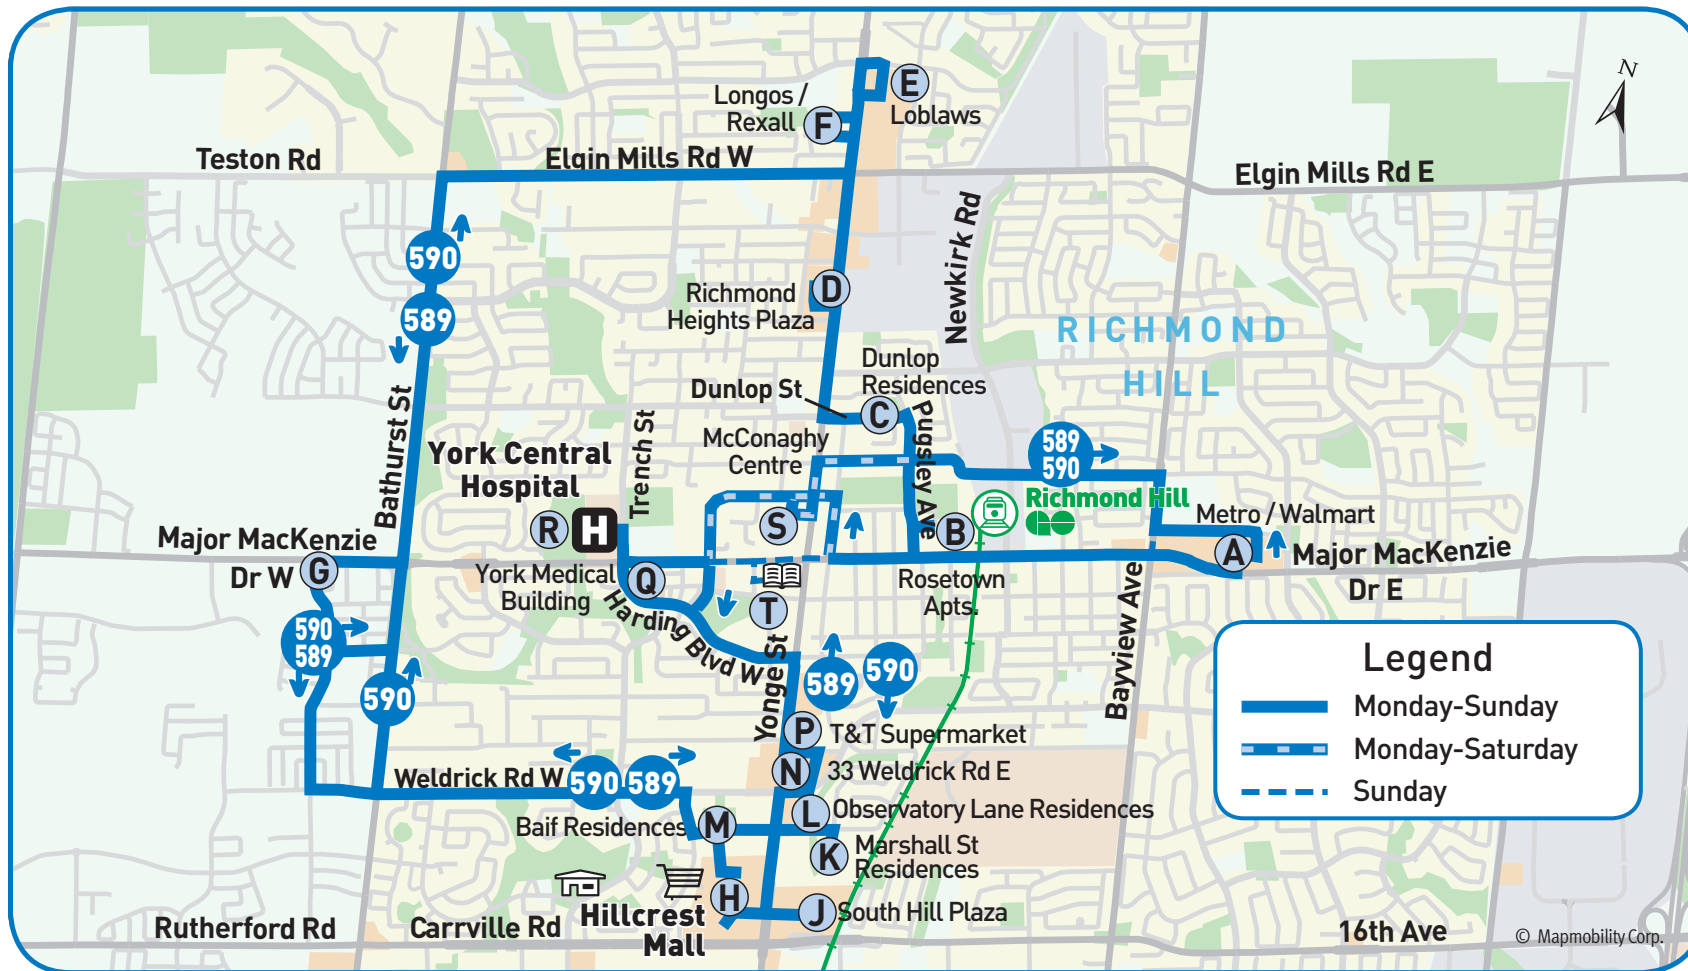

### Map Legend

- ➔ Direction of Travel
- 🚌 Bus Terminal
- 🎓 College/University
- 🏠 Hospital
- 🏛️ Municipal Office
- 🏫 Secondary School
- Ⓐ Time Point
- 🚆 GO Station
- 🏠 Community Centre
- 📖 Library
- 🅑 Park & Ride
- 🛒 Shopping Centre

- Route 589 will operate in a counter-clockwise direction
- Route 590 will operate in a clockwise direction

Route 589/590 will service all existing Route 589 locations as well as the following new locations:

\* Residents of Dunlop Residences must wait for Route 589/590 at the bus shelter located on Dunlop St.

\*\* Customers visiting the medical building at 250 Harding Blvd. will be dropped off / picked up at the southeast corner of Major Mackenzie & Harding Blvd.

\*\*\* Customers visiting the medical building at 955 Major Mackenzie Dr. West will be dropped off/picked up at the southwest corner of Major Mackenzie Dr. and Ilan Ramon Ave.