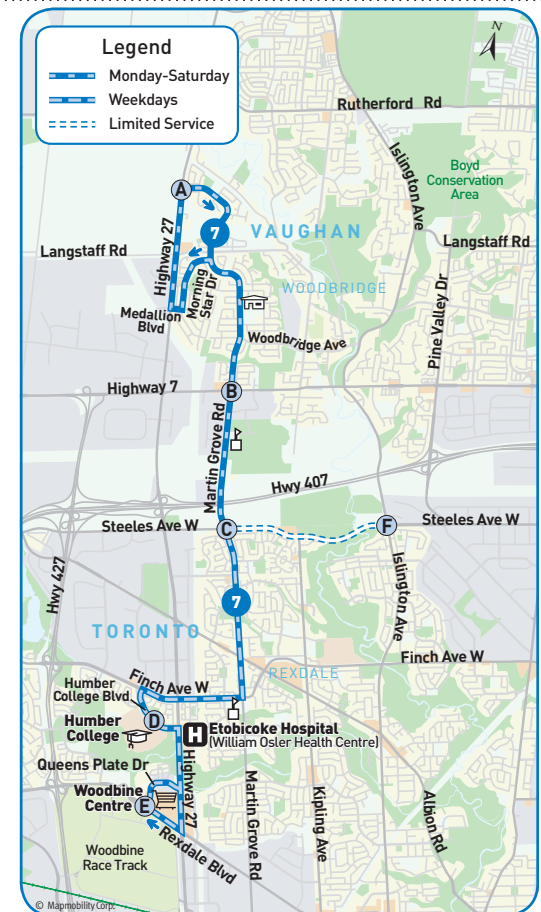

Map Legend

- ➔ Direction of Travel
- Ⓜ Bus Terminal
- 🎓 College/University
- H Hospital
- 🏛 Municipal Office
- 🚶 Secondary School
- ⓐ Time Point
- 🚏 GO Station
- 🏠 Community Centre
- 📖 Library
- 🅑 Park & Ride
- 🛒 Shopping Centre

northbound to Hwy 27 & Martin Grove

↑ Saturday

↑ Bus Stop Number

Islington & Steeles 3441	Steeles & Martin Grove 3515	Holy Cross Secondary Sch. 3521	Martin Grove & Hwy. 7 3525	Martin Grove & Morning Star 3478	Martin Grove & Hwy. 27 5117
F	C	B		A	
8:00	8:04	8:05	8:07	8:13	8:20
8:45	8:49	8:50	8:52	8:58	9:05
9:30	9:34	9:35	9:37	9:43	9:50
10:15	10:19	10:20	10:22	10:28	10:35
11:00	11:04	11:05	11:07	11:13	11:20
11:45	11:49	11:50	11:52	11:58	12:05
12:30	12:34	12:35	12:37	12:43	12:50
1:15	1:19	1:20	1:22	1:28	1:35
2:00	2:04	2:05	2:07	2:13	2:20
2:45	2:49	2:50	2:52	2:58	3:05
3:30	3:34	3:35	3:37	3:43	3:50
4:15	4:19	4:20	4:22	4:28	4:35
5:00	5:04	5:05	5:07	5:13	5:20
5:45	5:49	5:50	5:52	5:58	6:05
6:30	6:34	6:35	6:37	6:43	6:50
7:15	7:19	7:20	7:22	7:28	7:35
8:00	8:04	8:05	8:07	8:13	8:20
8:45	8:49	8:50	8:52	8:58	9:05
9:30	9:34	9:35	9:37	9:43	9:50
10:15	10:19	10:20	10:22	10:28	10:35

southbound to Woodbine Centre

↓ Saturday

↑ Bus Stop Number

Martin Grove & Hwy. 27 5117	Martin Grove & Langstaff 3548	Martin Grove & Morning Star 3550	Martin Grove & Hwy. 7 3558	Holy Cross Secondary Sch. 3562	Islington & Steeles 3441
A	B		F		
8:20	8:22	8:25	8:31	8:33	8:40
9:05	9:07	9:10	9:16	9:18	9:25
9:50	9:52	9:55	10:01	10:03	10:10
10:35	10:37	10:40	10:46	10:48	10:55
11:20	11:22	11:25	11:31	11:33	11:40
12:05	12:07	12:10	12:16	12:18	12:25
12:50	12:52	12:55	1:01	1:03	1:10
1:35	1:37	1:40	1:46	1:48	1:55
2:20	2:22	2:25	2:31	2:33	2:40
3:05	3:07	3:10	3:16	3:18	3:25
3:50	3:52	3:55	4:01	4:03	4:10
4:35	4:37	4:40	4:46	4:48	4:55
5:20	5:22	5:25	5:31	5:33	5:40
6:05	6:07	6:10	6:16	6:18	6:25
6:50	6:52	6:55	7:01	7:03	7:10
7:35	7:37	7:40	7:46	7:48	7:55
8:20	8:22	8:25	8:31	8:33	8:40
9:05	9:07	9:10	9:16	9:18	9:25
9:50	9:52	9:55	10:01	10:03	10:10
10:35	10:37	10:39			