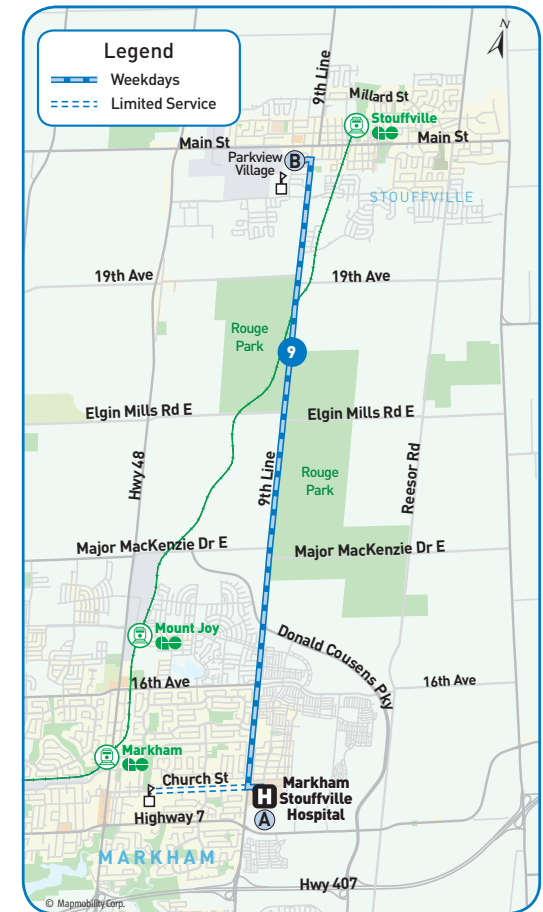

notes

All Route 9 trips connect with Route 15 at Parkview Village
* This trip starts from Markham District High School at 3 p.m.

Continued from front...

The last weekday southbound trip will be adjusted to depart Parkview Village at 8:32 p.m.

Route 9 routing will be adjusted to decrease traffic at Markham Stouffville Hospital:

- Southbound Route 9 will travel Butternut Lane and service bus stop #1555 on the north side of Church St.
- Northbound Route 9 will begin from bus stop #1555
- Route 9 will no longer service bus stop #5095

Route 9 routing will be adjusted to end at Parkview Village in the north end. Limited service to 9th Line and Millard St. will be provided by Route 15 – Stouffville Local. All Route 9 trips will operate as Route 15 – Stouffville Local after servicing Parkview Village (stay-in-seat transfer)

The first weekday southbound trip will be adjusted to depart Parkview Village at 6:23 a.m.

Changes continued on reverse...

Map Legend

- ➔ Direction of Travel
- 🏠 Bus Terminal
- 🎓 College/University
- H Hospital
- 🏛 Municipal Office
- 🎒 Secondary School
- A Time Point
- 🚶 GO Station
- 🏠 Community Centre
- 📖 Library
- 🚗 Park & Ride
- 🛒 Shopping Centre