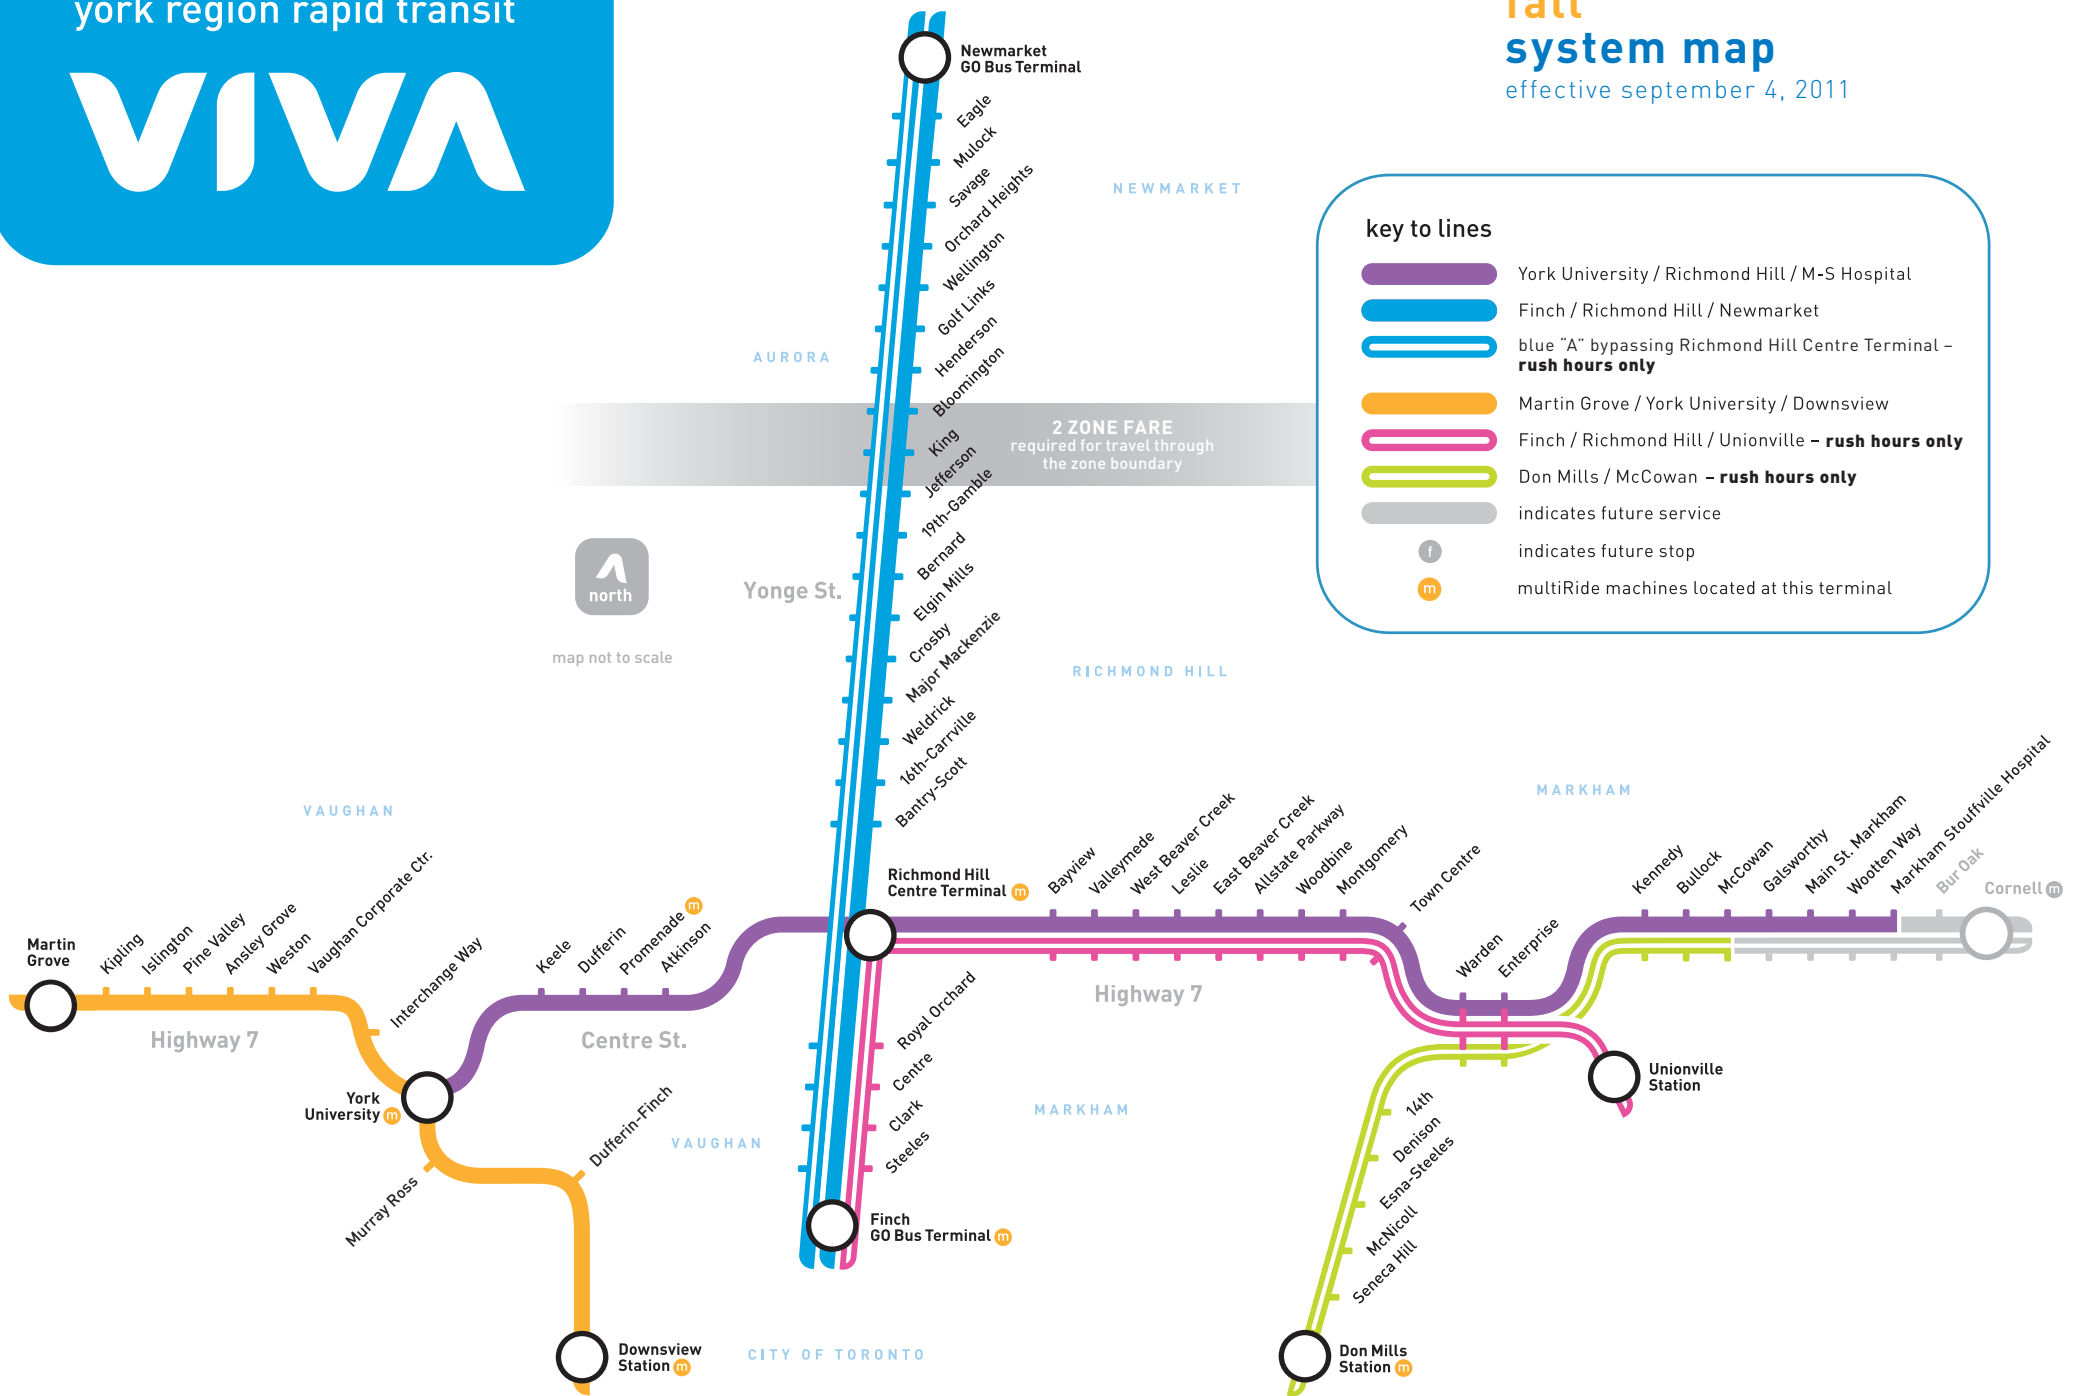

york region rapid transit

VIVA

fall system map

effective september 4, 2011

map not to scale