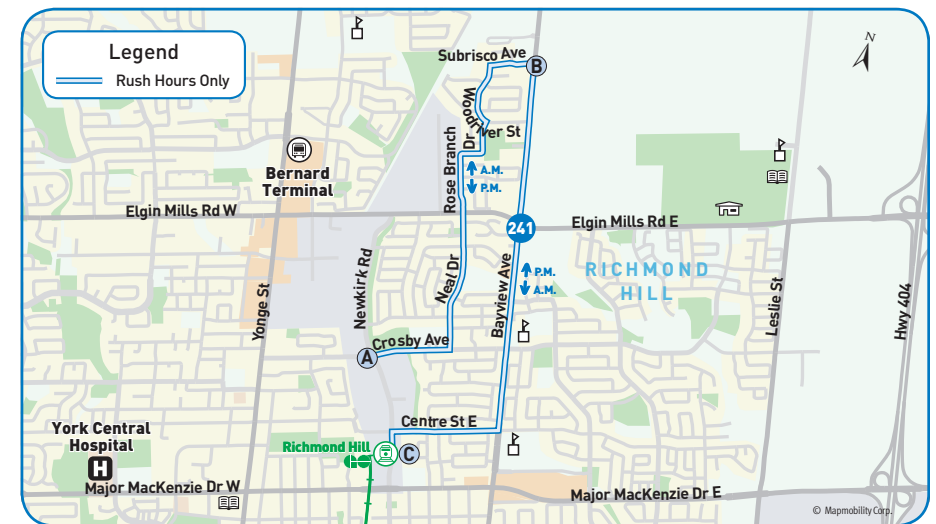

southbound morning

Weekdays

Bus Stop Number	Newkirk Rd. & Crosby Ave.	Bayview Ave. & Subrisco Ave.	Richmond Hill GO Station
	A	B	C
	2193	2847	1213
	5:55	6:05	6:15
	6:25	6:35	6:45
	6:55	7:05	7:15
	7:25	7:35	7:45

northbound afternoon

Weekdays

Bus Stop Number	Richmond Hill GO Station	Bayview Ave. & Subrisco Ave.	Newkirk Rd. & Crosby Ave.
	C	B	A
	1213	2832	2743
	5:15	5:25	5:35
	5:45	5:55	6:05
	6:15	6:25	6:35
	7:30	7:40	7:45
	8:25	8:35	8:40

revised schedule

Weekdays

Effective September 7, 2010

The following trips will be adjusted to connect with adjusted GO Train trips:

- The 7:25 p.m. trip from Richmond Hill GO Station will now depart five minutes later at 7:30 p.m.
- The 8:30 p.m. trip from Richmond Hill GO Station will now depart five minutes earlier at 8:25 p.m.

Map Legend

- ➔ Direction of Travel
- Ⓜ Bus Terminal
- 🎓 College/University
- 🏥 Hospital
- 🏛 Municipal Office
- 🏫 Secondary School
- ⓐ Time Point
- 🚶 GO Station
- 🏠 Community Centre
- 📖 Library
- 🚗 Park & Ride
- 🛒 Shopping Centre