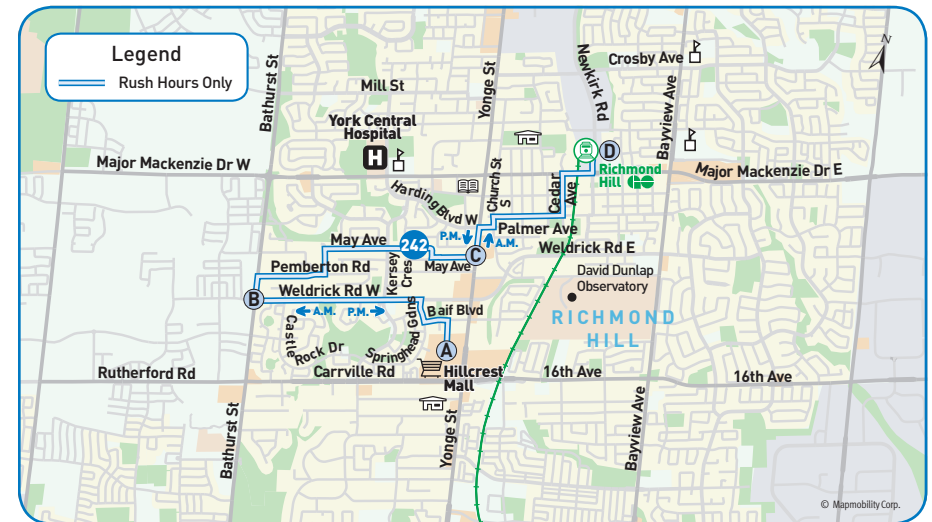

revised schedule

eastbound

Morning

→ Weekdays

Hillcrest Mall (North Service Rd.)	Bathurst St. & Weldrick Rd.	Yonge St. & May Ave.	Richmond Hill GO Station
A	B	C	D
2148	2167	2176	1215
Morning			
5:55	6:00	6:05	6:15
6:25	6:30	6:35	6:45
6:55	7:00	7:05	7:15
7:25	7:30	7:35	7:45

westbound

Afternoon

← Weekdays

Richmond Hill GO Station	Yonge St. & May Ave.	Bathurst St. & Weldrick Rd.	Hillcrest Mall (North Service Rd.)
D	C	B	A
1215	4309	2168	2148
Afternoon			
5:15	5:25	5:35	5:40
5:45	5:55	6:05	6:10
6:15	6:25	6:35	6:40
7:30	7:40	7:50	7:55

↑ Bus Stop Number ↓

notes

Please note that afternoon boarding for GO Shuttle routes is only permitted at the GO Stations and not at other stops along the route.

Weekdays

Effective September 7, 2010

The 7:25 p.m. trip from Richmond Hill GO Station will now depart five minutes later at 7:30 p.m.

Map Legend

- Direction of Travel
- 🚌 Bus Terminal
- 🎓 College/University
- 🏥 Hospital
- 🏛️ Municipal Office
- 🎓 Secondary School
- ⓐ Time Point
- 🚉 GO Station
- 🏠 Community Centre
- 📖 Library
- 🚗 Park & Ride
- 🛒 Shopping Centre