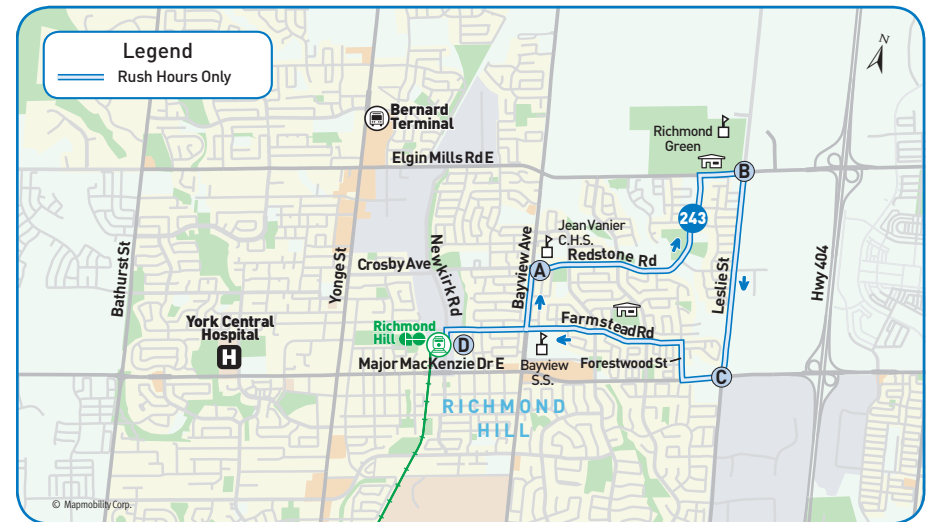

## westbound

morning

← Weekdays

↓ Bus Stop Number	Bayview Ave. & Redstone Rd.	Leslie St. & Elgin Mills Rd.	Leslie St. & Major Mac. Dr.	Richmond Hill GO Station
	2827	1091	1915	1217
	A	B	C	D
	5:55	6:00	6:03	6:10
	6:25	6:30	6:33	6:40
	6:55	7:00	7:03	7:10
	7:25	7:30	7:33	7:40

## eastbound

afternoon

→ Weekdays

↓ Bus Stop Number	Richmond Hill GO Station	Bayview Ave. & Redstone Rd.	Leslie St. & Elgin Mills Rd.	Leslie St. & Major Mac. Dr.
	1217	2827	1091	1915
	D	A	B	C
	5:15	5:25	5:30	5:35
	5:45	5:55	6:00	6:05
	6:15	6:25	6:30	6:35
	7:30	7:35	7:38	7:40
	8:25	8:30	8:33	8:35

### Weekdays

Effective September 7, 2010

The following trips will be adjusted to connect with adjusted GO Train trips:

- The 7:25 p.m. trip from Richmond Hill GO Station will now depart five minutes later at 7:30 p.m.
- The 8:30 p.m. trip from Richmond Hill GO Station will now depart five minutes earlier at 8:25 p.m.

### Map Legend

- Direction of Travel
- Ⓚ Bus Terminal
- 🎓 College/University
- H Hospital
- 🏛 Municipal Office
- 🏠 Secondary School
- A Time Point
- 🚉 GO Station
- 🏠 Community Centre
- 📖 Library
- P Park & Ride
- 🛒 Shopping Centre