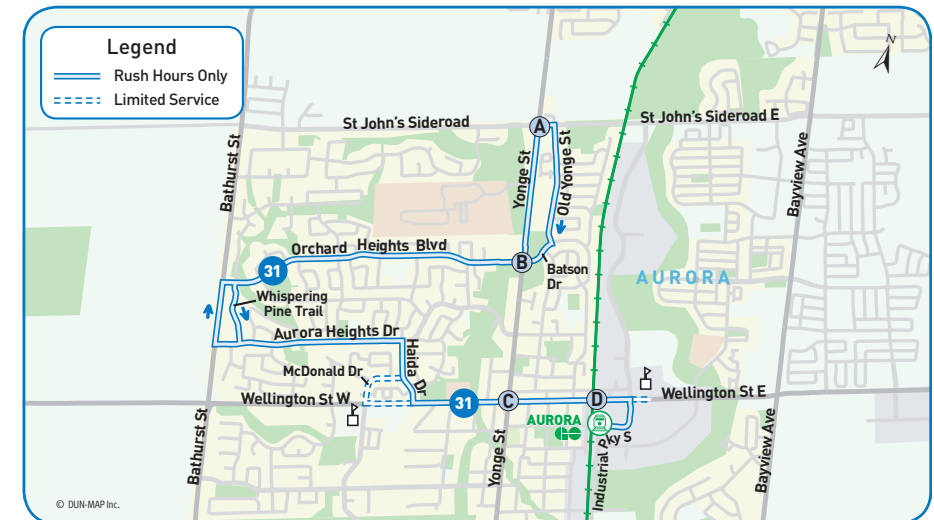

southbound

Weekdays

Yonge St. & St. John's Sdrd. 2410	Yonge St. & Orchard Heights 1243	Orchard Heights & Whispering Pine Trail 1257	Aurora High School 1193	Yonge St. & Wellington St. 1199	Walton Dr. & Wellington St. 1745	Aurora GO Station 5253
A	B	Morning		C	D	
*5:55	5:58	6:02		6:12	6:13	6:15
*6:25	6:28	6:32		6:42	6:43	6:45
*7:00	7:03	7:07		7:17	7:18	7:20
*7:20	7:23	7:27		7:37	7:38	7:40
7:45	7:48	7:52	8:00	8:02	8:03	8:05
8:25	8:28	8:32		8:42	8:43	8:45
9:05	9:08	9:12		9:22	9:23	9:25
Afternoon						
3:25	3:28	3:32		3:42	3:43	3:45
4:05	4:08	4:12		4:22	4:23	4:25
4:45	4:48	4:52		5:02	5:03	5:05
5:57	6:00	6:04		6:14	6:15	6:17
6:35	6:38	6:42		6:52	6:53	6:55
7:15	7:18	7:22		7:32	7:33	7:35

northbound

Weekdays

Wellington St. & John West Way 4750	Aurora GO Station 5253	Walton Dr. & Wellington St. 1759	Yonge St. & Wellington St. 1187	Aurora High School 4748	Bathurst St. & Aurora Heights 1210	Yonge St. & Orchard Heights 1225	Yonge St. & St. John's Sdrd. 2410
D	C	Morning		B	A		
6:45	6:48	6:49		6:53	6:58	7:00	
7:25	7:28	7:30		7:34	7:40	7:43	
8:05	8:08	8:10		8:14	8:20	8:23	
8:45	8:48	8:50		8:54	9:00	9:03	
Afternoon							
2:40	2:41	2:42		2:46	2:52	2:55	
			3:06	3:10	3:16	3:19	
3:45	3:48	3:49		3:53	3:59	4:02	
4:25	4:28	4:29		4:33	4:39	4:42	
*5:08	5:11	5:12		5:16	5:22	5:25	
*5:40	5:43	5:44		5:48	5:54	5:57	
*6:17	6:20	6:21		6:25	6:31	6:34	
*6:55	6:58	6:59		7:03	7:07	7:12	
7:40	7:43	7:44		7:48	7:54	7:57	

↑ Bus Stop Number

notes

* Indicates trip makes GO Train connection.

Aurora GO Station bus stop located on Industrial Parkway.

Map Legend

- Direction of Travel
- Ⓚ Bus Terminal
- 🎓 College/University
- H Hospital
- 🏛 Municipal Office
- 🏪 Secondary School
- ⓐ Time Point
- 🚇 GO Station
- 🏠 Community Centre
- 📖 Library
- 🅑 Park & Ride
- 🛒 Shopping Centre