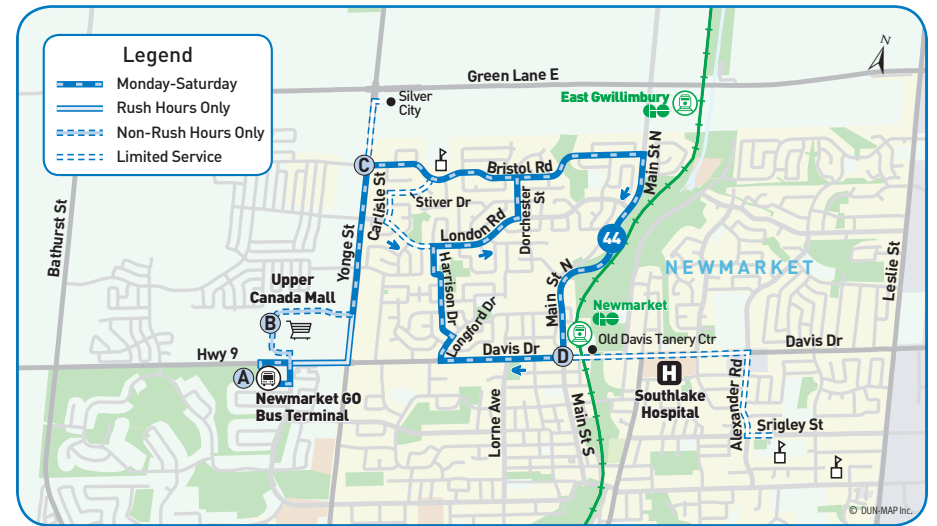

Once at Upper Canada Mall, the van will pick up customers and take them to their Route 44 bus stop.

If the van does not have any customers or calls for pickups, the van will return to Newmarket GO Bus Terminal in time for the next scheduled departure.

Map Legend

- ➔ Direction of Travel
- Ⓐ Time Point
- 🏠 Bus Terminal
- 🎓 College/University
- 🏥 Hospital
- 🏛️ Municipal Office
- 🏪 Secondary School
- 🚏 GO Station
- 🏡 Community Centre
- 📖 Library
- 🅇 Park & Ride
- 🛒 Shopping Centre

notes

* This trip meets the GO Train at the Newmarket GO train station.

+ This trip operates via Stiver Dr./Carlisle St.

This trip extends to the Newmarket GO Station and arrives at 6:05 a.m.

^ These trips depart from the Newmarket GO Station at 5:15 p.m. and 7:00 p.m.

** Dial-a-Ride in effect weekday and Saturday evenings after 7:00 p.m. Call **1-800-899-1621** to schedule your pick-up or drop-off.

For the Upper Canada Mall stop, Route 44 northbound drop-offs are at The Bay entrance. Southbound pick-ups are at the shelter located in front of the south entrance to the Mall just north of Davis and to the west of the Eagle St. extension into the mall.