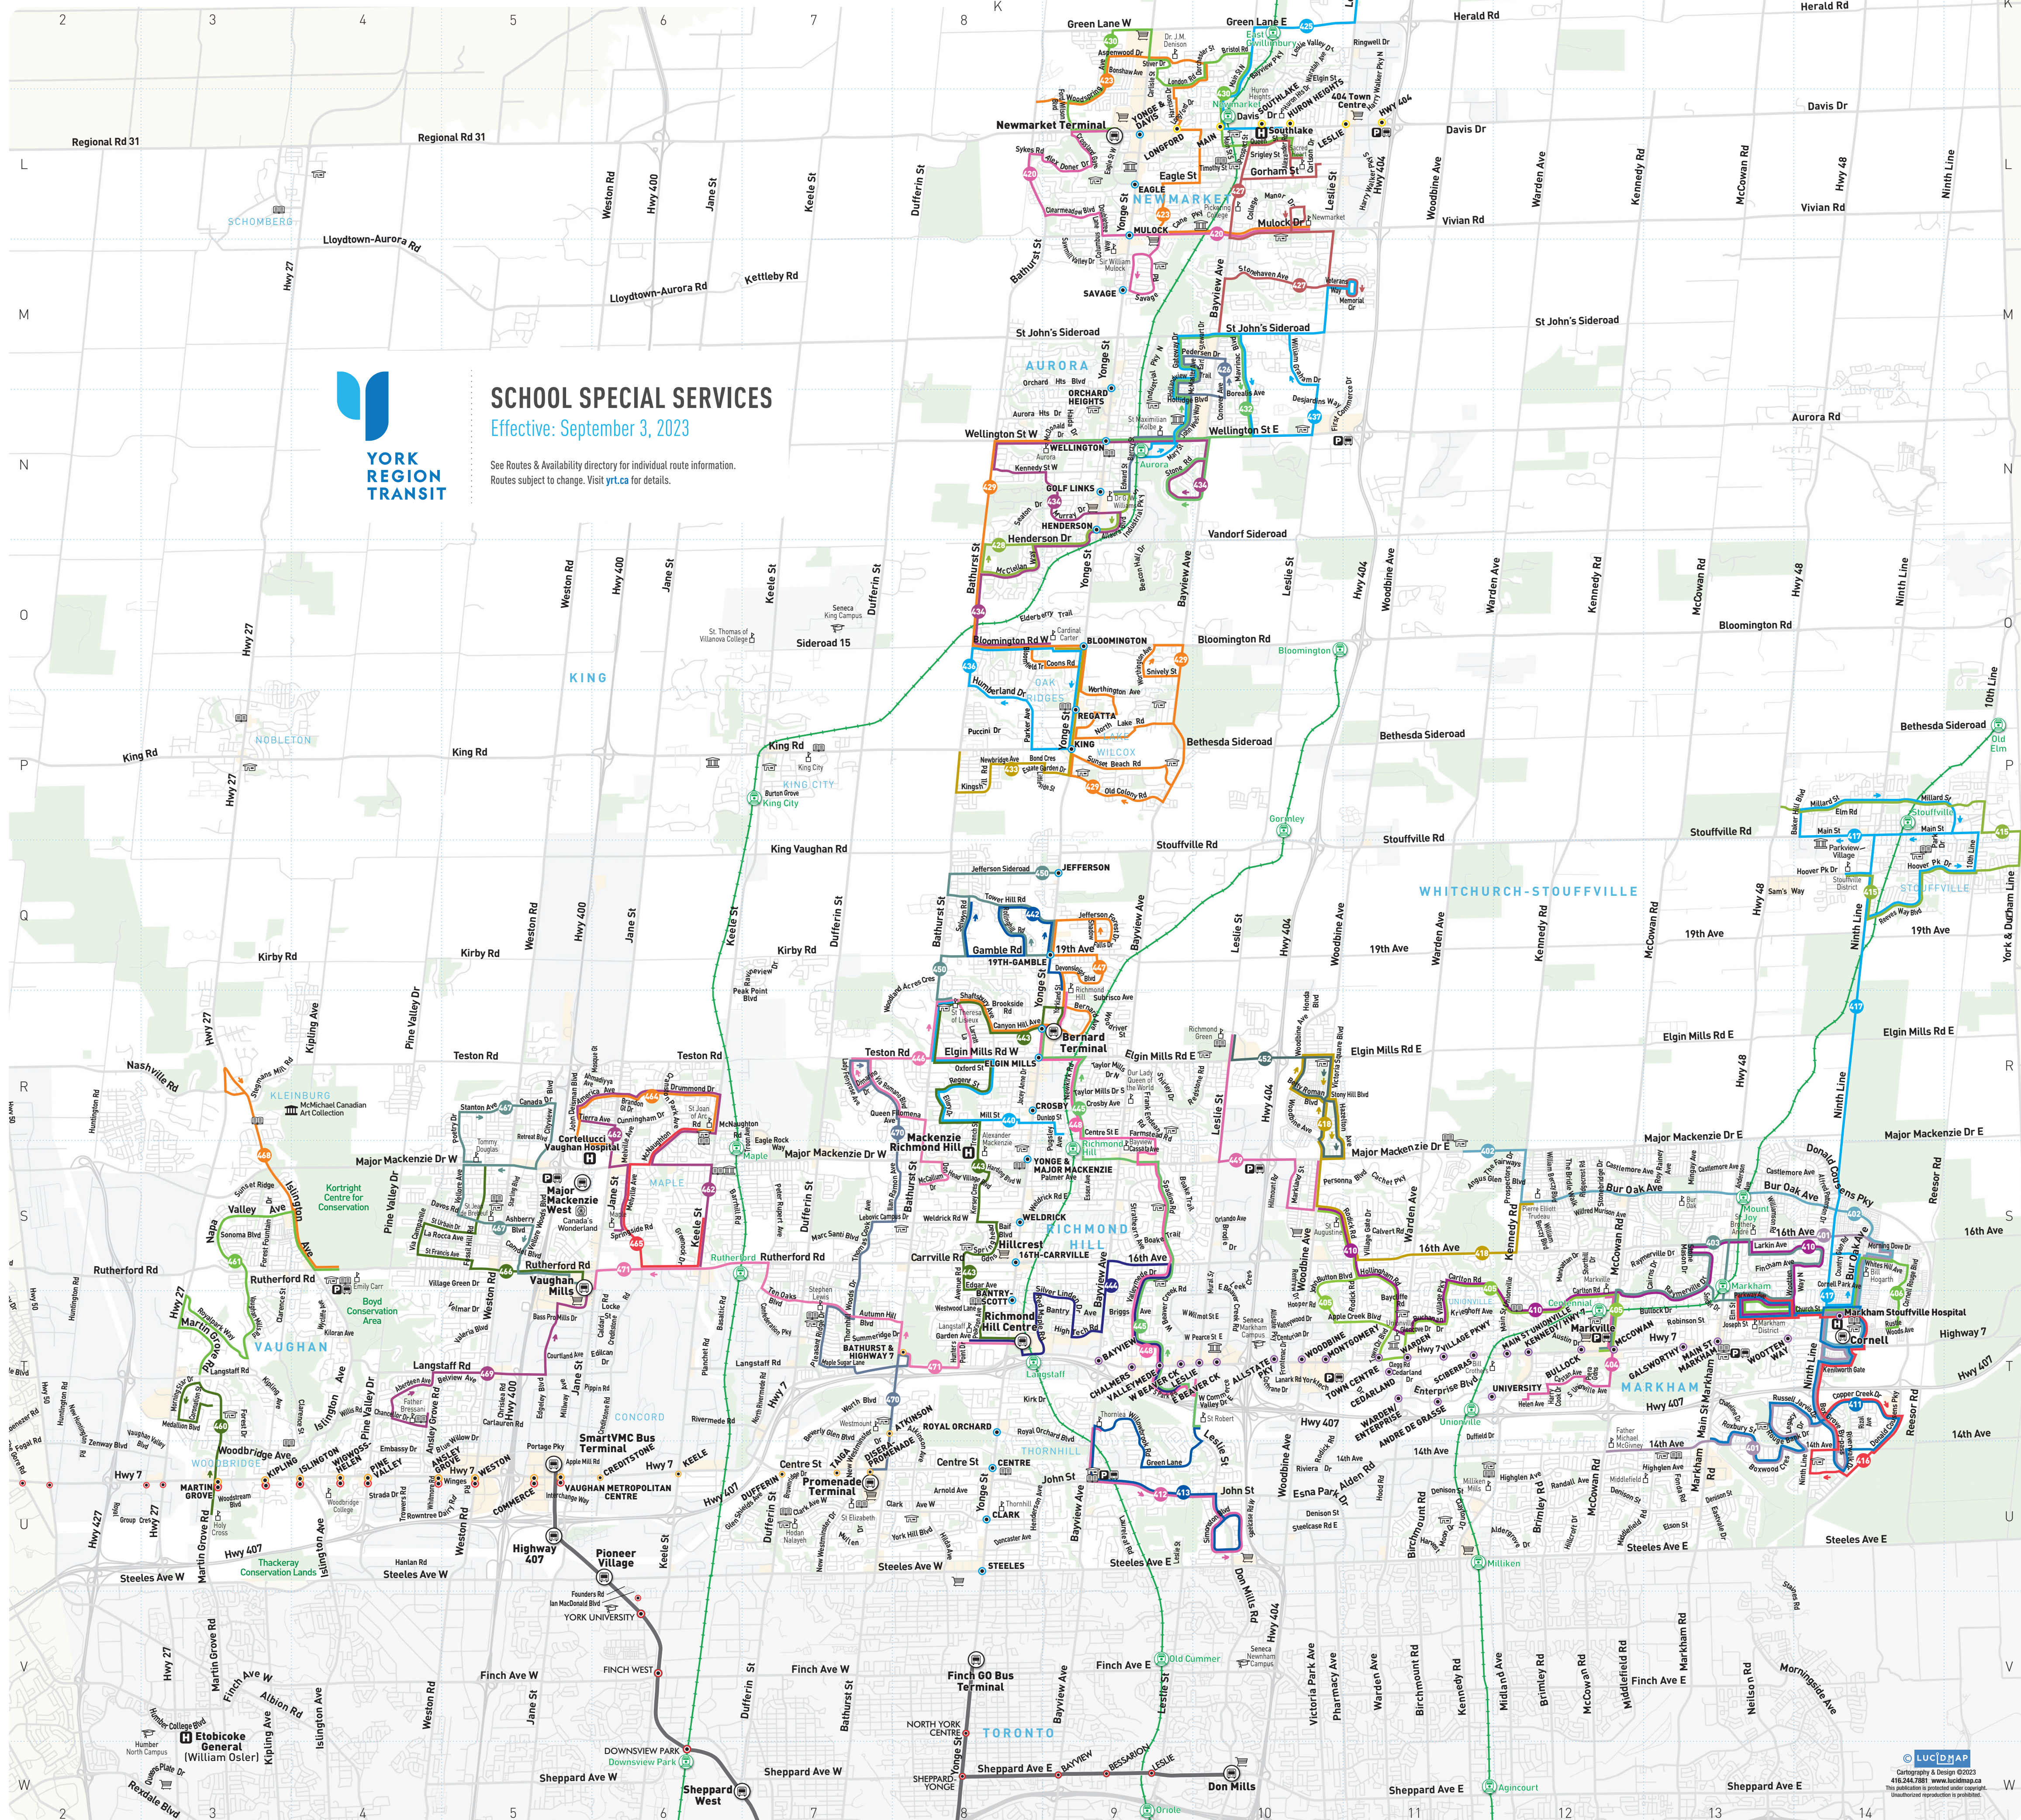

**Legend**

- YRT School Special Services
- Rush Hours Only<sup>1</sup>
- TTC Station / Subway<sup>2</sup>
- GO Train Station
- Major Bus Terminal
- Viva Station
- Züm Station
- Direction of Travel
- Park & Ride
- Community Centre
- Shopping Centre
- Hospital
- Municipal Office
- Secondary School
- College/University
- Library
- Amusement Park
- Museum/Art Gallery

**Services & Availability**

Number	Route Name	Morning	Afternoon
101	Brother André via Box Grove	●	●
102	Bur Oak/Pierre Elliott Trudeau	●	●
103	Brother André via Raymerville	●	●
104	Markville	●	●
105	St. Augustine	●	●
106	Markham District	●	●
107	Markham District via Carlton	●	●
108	Markham District via Box Grove	●	●
109	Thornlea	●	●
110	St. Robert	●	●
111	Stouffville District	●	●
112	Markham District via Riverwalk & Ninth	●	●
113	Bill Hogarth	●	●
114	Pierre Elliott Trudeau	●	●
115	Newmarket via Savage	●	●
116	Newmarket via Bristol	●	●
117	Keswick	●	●
118	Huron Heights via Holland Landing	●	●
119	Dr. G.W. Williams via Holidage	●	●
120	Sacred Heart via Newmarket H.S.	●	●
121	Dr. G.W. Williams via Henderson	●	●
122	Cardinal Carter/Aurora	●	●
123	Keswick	●	●
124	Aurora	●	●
125	Cardinal Carter via Kingshill	●	●
126	Cardinal Carter via Wellington	●	●
127	Cardinal Carter via Parker	●	●
128	St. Maximilian Kolbe	●	●
129	St. Theresa via Mill	●	●
130	Richmond Hill via Valleymede	●	●
131	Richmond Hill via Hillmount	●	●
132	St. Theresa via Tower Hill	●	●
133	Richmond Green via Hazelton	●	●
134	Holy Cross	●	●
135	Emily Carr	●	●
136	Maple	●	●
137	St. Joan of Arc via America	●	●
138	St. Joan of Arc via Melville	●	●
139	Tommy Douglas	●	●
140	Tommy Douglas via St. Jean de Brebeuf	●	●
141	Emily Carr via Kleinburg	●	●
142	Father Bressan	●	●
143	Westmount Collegiate via Thornhill Woods	●	●
144	Stephen Lewis via Langstaff Secondary	●	●