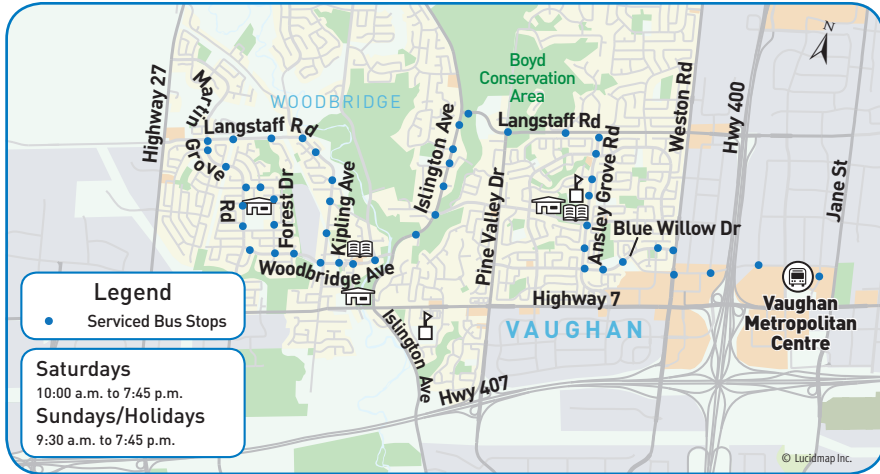

route navigator
10*

*includes Dial-a-Ride

Woodbridge

DIAL A RIDE WOODBRIDGE

A YRT/Viva-marked vehicle will pick you up and drop you off at your requested bus stop serviced by Dial-a-Ride Woodbridge.

Dial-a-Ride Woodbridge service hours:

- ➔ Direction of Travel
- ⓐ Time Point
- 🏠 Bus Terminal
- 🎓 College/University
- 🏥 Hospital
- 🏛️ Municipal Office
- 🏠 Community Centre
- 📖 Library
- 🚗 Park & Ride
- 🎓 Secondary School
- 🛒 Shopping Centre

notes

+Dial-a-Ride in effect weekends and holidays. See back page for details.

westbound to Martin Grove Rd.

← Weekdays

Bus Stop Number	Vaughan Metropolitan Centre	Weston Rd. & Blue Willow Dr.	Islington Ave. & Langstaff Rd.	Kipling Ave. & Woodbridge Ave.
	7203	6362	3416	3463
	D	C	B	
			5:49	5:55
			6:25	6:31
6:40	6:49	7:01	7:07	
7:16	7:25	7:37	7:43	
7:52	8:01	8:13	8:19	
8:28	8:37	8:49	8:55	
9:04	9:13	9:25	9:31	
9:40	9:49	10:01	10:07	
10:16	10:24	10:35	10:41	
10:52	11:00	11:11	11:17	
11:28	11:36	11:47	11:53	
12:04	12:13	12:24	12:30	
12:40	12:49	1:00	1:06	
1:16	1:25	1:36	1:42	
1:52	2:01	2:12	2:18	
2:28	2:37	2:48	2:54	
3:04	3:15	3:27	3:34	
3:40	3:51	4:03	4:10	
4:18	4:29	4:41	4:48	
4:56	5:07	5:19	5:26	
5:34	5:45	5:57	6:04	
6:12	6:23	6:35	6:42	
6:50	6:57	7:09	7:15	
7:28	7:35	7:47	7:53	
8:06	8:13	8:25	8:31	
8:44	8:51	9:03	9:09	
9:22	9:29	9:41	9:47	
9:51	9:58	10:08	10:14	