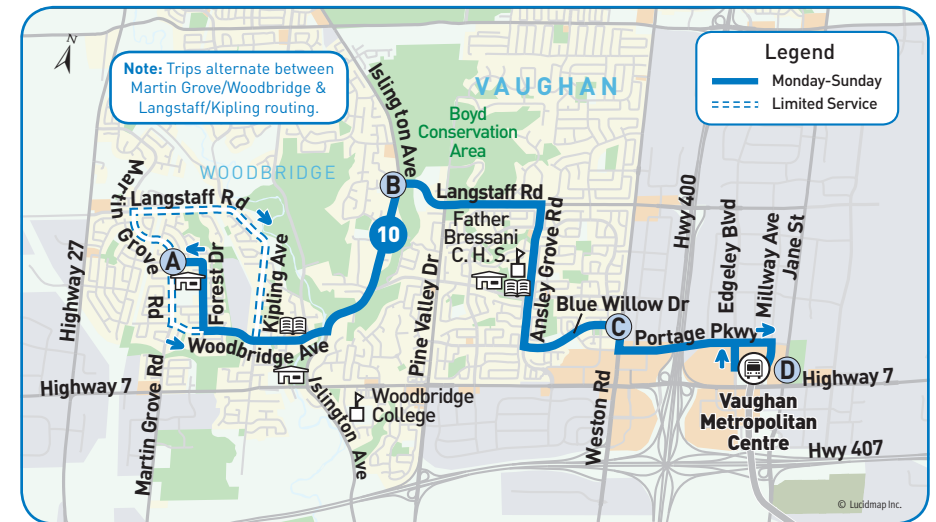

Map Legend

- ➔ Direction of Travel
- ⓐ Time Point
- 🏠 Bus Terminal
- 🎓 College/University
- 🏥 Hospital
- 🏛️ Municipal Office
- 🏠 Community Centre
- 📖 Library
- 🚗 Park & Ride
- 🎓 Secondary School
- 🛒 Shopping Centre