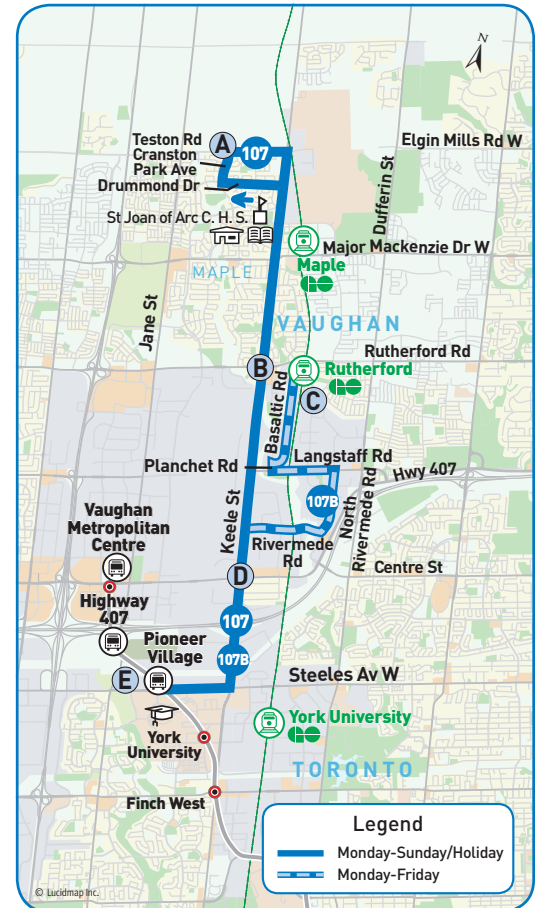

southbound

to Pioneer Village Terminal

↓ Sunday/Holiday

Teston Rd. & Cranston Park Ave.	Keele St. & Rutherford Rd.	Keele St. & Highway 7	Pioneer Village Terminal
A	B	D	E
7:30	7:41	7:49	8:01
8:07	8:18	8:26	8:38
8:44	8:55	9:03	9:15
9:21	9:32	9:40	9:52
9:58	10:09	10:17	10:29
10:35	10:46	10:54	11:06
11:12	11:23	11:31	11:43
11:49	12:00	12:08	12:20
12:26	12:37	12:45	12:57
1:03	1:14	1:22	1:34
1:40	1:51	1:59	2:11
2:17	2:28	2:36	2:48
2:54	3:05	3:13	3:25
3:31	3:42	3:50	4:02
4:08	4:19	4:27	4:39
4:45	4:56	5:04	5:16
5:22	5:33	5:41	5:53
5:59	6:10	6:18	6:30
6:36	6:47	6:55	7:07
7:13	7:24	7:32	7:44
7:50	8:01	8:09	8:21
8:27	8:38	8:46	8:58
9:04	9:15	9:23	9:35
9:41	9:52	10:00	10:12
10:18	10:29	10:37	10:49
10:55	11:06	11:14	11:26
11:32	11:43	11:51	12:03
12:09	12:20	12:28	12:40
12:46	12:57	1:05	1:17
1:23	1:34	1:42	1:54
2:00	2:11	2:19	2:31

northbound

to Teston Rd.

↑ Sunday/Holiday

Pioneer Village Terminal	Keele St. & Highway 7	Keele St. & Rutherford Rd.	Teston Rd. & Cranston Park Ave.
E	D	B	A
8:06	8:18	8:26	8:37
8:43	8:55	9:03	9:14
9:20	9:32	9:40	9:51
9:57	10:09	10:17	10:28
10:34	10:46	10:54	11:05
11:11	11:23	11:31	11:42
11:48	12:00	12:08	12:19
12:25	12:37	12:45	12:56
1:02	1:14	1:22	1:33
1:39	1:51	1:59	2:10
2:16	2:28	2:36	2:47
2:53	3:05	3:13	3:24
3:30	3:42	3:50	4:01
4:07	4:19	4:27	4:38
4:44	4:56	5:04	5:15
5:21	5:33	5:41	5:52
5:58	6:10	6:18	6:29
6:35	6:47	6:55	7:06
7:12	7:24	7:32	7:43
7:49	8:01	8:09	8:20
8:26	8:38	8:46	8:57
9:03	9:15	9:23	9:34
9:40	9:52	10:00	10:11
10:17	10:29	10:37	10:48
10:54	11:06	11:14	11:25
11:31	11:43	11:51	12:02
12:08	12:20	12:28	12:39
12:45	12:57	1:05	1:16
1:22	1:34	1:42	1:53
*1:59	2:11	2:19	2:30
*2:36	2:48	2:56	3:07

revised route & schedule

Monday-Sunday/Holiday

Effective September 2, 2018

MAP LEGEND

- (A) Time Point
- Bus Terminal
- GO Station
- Direction of Travel
- College/University
- Community Centre
- Hospital
- Municipal Office
- Park & Ride
- Library
- Secondary School
- Shopping Centre