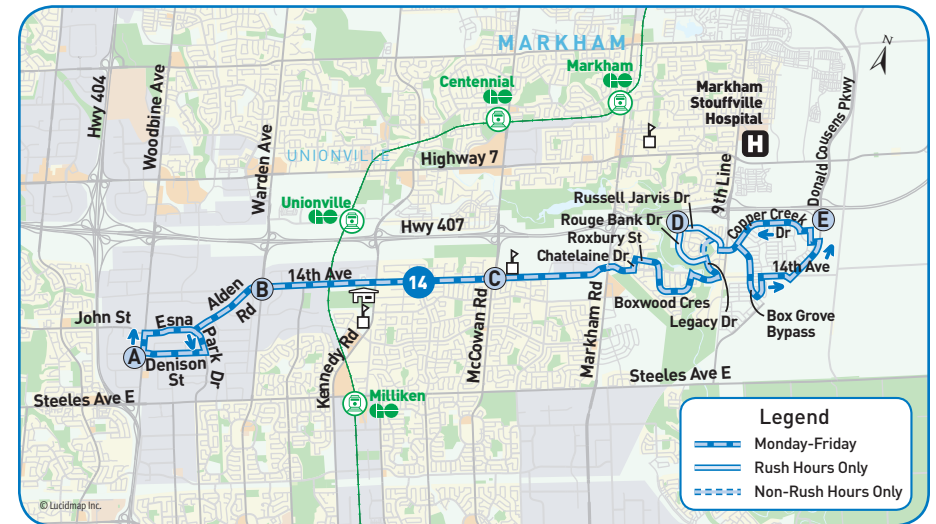

↑ Bus Stop Number

westbound to Woodbine Avenue

← Weekdays

Box Grove Walmart 6553	Russell Jarvis Dr. & Rouge Bank Dr. 1567	14th Ave. & McCowan Rd. 1611	14th Ave. & Warden Ave. 1635	Denison St. & Woodbine Ave. 1655
E	D	C	B	A
6:02	6:06	6:21	6:30	6:36
6:30	6:34	6:49	6:58	7:04
6:58	7:02	7:17	7:26	7:32
7:26	7:30	7:45	7:54	8:00
7:54	7:58	8:13	8:22	8:28
8:22	8:27	8:43	8:52	8:59
8:50	8:55	9:11	9:20	9:27
9:18	9:22	9:35	9:42	9:47
9:43	9:47	9:59	10:06	10:11
10:19	10:23	10:35	10:42	10:47
10:55	10:59	11:11	11:18	11:23
11:31	11:35	11:47	11:54	11:59
12:07	12:11	12:23	12:30	12:35
12:43	12:47	12:59	1:06	1:11
1:19	1:23	1:35	1:42	1:47
1:55	1:59	2:11	2:18	2:23
2:31	2:35	2:49	2:57	3:03
3:13	3:17	3:33	3:41	3:47
3:47	3:51	4:07	4:15	4:21
4:19	4:23	4:39	4:47	4:53
4:47	4:51	5:07	5:15	5:21
5:17	5:21	5:37	5:45	5:51
5:47	5:51	6:07	6:15	6:21
6:17	6:21	6:37	6:45	6:51
6:47	6:51	7:07	7:15	7:20
7:32	7:35	7:48	7:55	8:00

revised schedule

Weekdays

Effective November 4, 2018

Map Legend

- Direction of Travel
- Bus Terminal
- College/University
- Hospital
- Municipal Office
- Secondary School
- Time Point
- GO Station
- Community Centre
- Library
- Park & Ride
- Shopping Centre