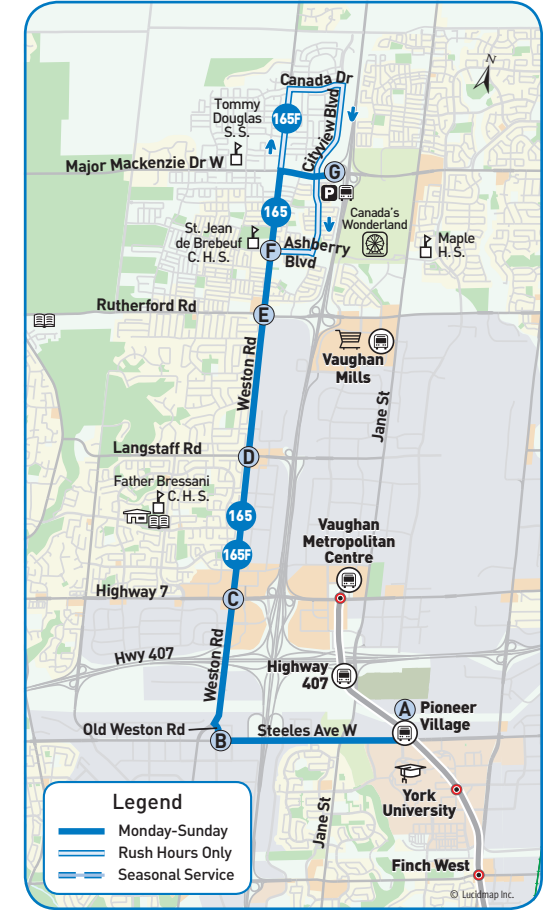

route navigator
165*

*includes branches 165/165F

Weston

route navigator
165*

*includes branches 165/165F

Weston

route navigator
165*

*includes branches 165/165F

Weston

revised schedule

Monday-Sunday/Holiday

Effective November 4, 2018

MAP LEGEND

- (A) Time Point
- (B) Bus Terminal
- (C) GO Station
- ➔ Direction of Travel
- (U) College/University
- (CC) Community Centre
- (H) Hospital
- (M) Municipal Office
- (P) Park & Ride
- (L) Library
- (S) Secondary School
- (SC) Shopping Centre