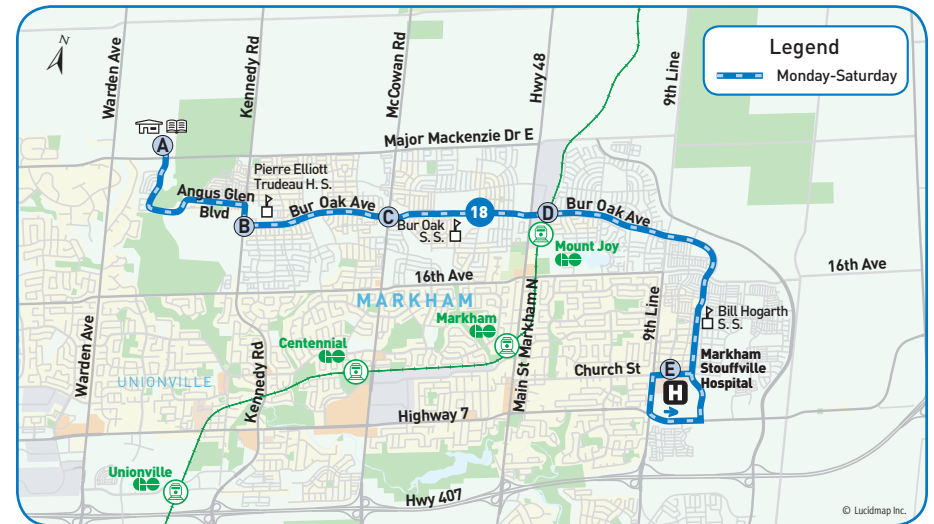

westbound to Angus Glen Community Ctr.

➔ Monday-Saturday

Markham Stouffville Hospital 1555	Bur Oak Ave. & 9th Line 4755	Mt. Joy GO Station (Hwy. 48 & Bur Oak Ave.) 1324	Bur Oak Ave. & McCowan Rd. 1389	Bur Oak Ave. & Kennedy Rd. 5876	Angus Glen CC (Major Mac. & Warden) 1340
E		D	C	B	A
Weekdays					
*5:48	6:00	6:05	6:10	6:14	6:21
*6:18	6:30	6:35	6:40	6:44	6:51
6:45	6:57	7:02	7:07	7:11	7:18
*7:07	7:19	7:24	7:29	7:33	7:40
*7:33	7:47	7:52	7:58	8:03	8:10
*8:03	8:17	8:22	8:28	8:33	8:40
8:33	8:47	8:52	8:58	9:03	9:10
*9:00	9:14	9:19	9:25	9:30	9:37
9:27	9:41	9:46	9:52	9:57	10:04
10:36	10:48	10:52	10:57	11:02	11:08
11:48	12:00	12:04	12:09	12:14	12:20
1:00	1:12	1:16	1:21	1:26	1:32
2:12	2:24	2:28	2:33	2:38	2:44
2:41	2:53	2:57	3:02	3:07	3:13
3:36	3:48	3:53	3:59	4:04	4:10
*3:55	4:07	4:12	4:18	4:23	4:29
4:27	4:39	4:44	4:50	4:55	5:01
*5:07	5:19	5:23	5:28	5:33	5:39
5:21	5:33	5:37	5:42	5:47	5:53
*5:48	6:00	6:04	6:09	6:14	6:20
6:20	6:32	6:36	6:41	6:46	6:52
*6:42	6:54	6:58	7:03	7:08	7:14
*7:09	7:21	7:25	7:30	7:35	7:41
7:36	7:48	7:52	7:57	8:02	8:08
*8:03	8:15	8:19	8:24	8:29	8:35
Saturday					
9:06	9:15	9:19	9:24	9:28	9:34
10:11	10:20	10:24	10:29	10:33	10:39
11:16	11:25	11:29	11:34	11:38	11:44
12:21	12:30	12:34	12:39	12:43	12:49
1:26	1:35	1:39	1:44	1:48	1:54
2:31	2:40	2:44	2:49	2:53	2:59
3:36	3:45	3:49	3:54	3:58	4:04
4:41	4:50	4:54	4:59	5:03	5:09
5:46	5:55	5:59	6:04	6:08	6:14

↑ Bus Stop Number

notes

* This trip makes GO Train connection at Mount Joy GO Station. The Mount Joy GO Station stop for the westbound service is on-street (not in the bus loop).

revised schedule

Monday-Saturday

Effective September 2, 2018

Map Legend

- ➔ Direction of Travel
- Ⓐ Time Point
- 🏠 Bus Terminal
- 🎓 College/University
- 🏥 Hospital
- 🏛️ Municipal Office
- 🏠 Secondary School
- 🚶 GO Station
- 🏫 Community Centre
- 📖 Library
- 🅇 Park & Ride
- 🛒 Shopping Centre