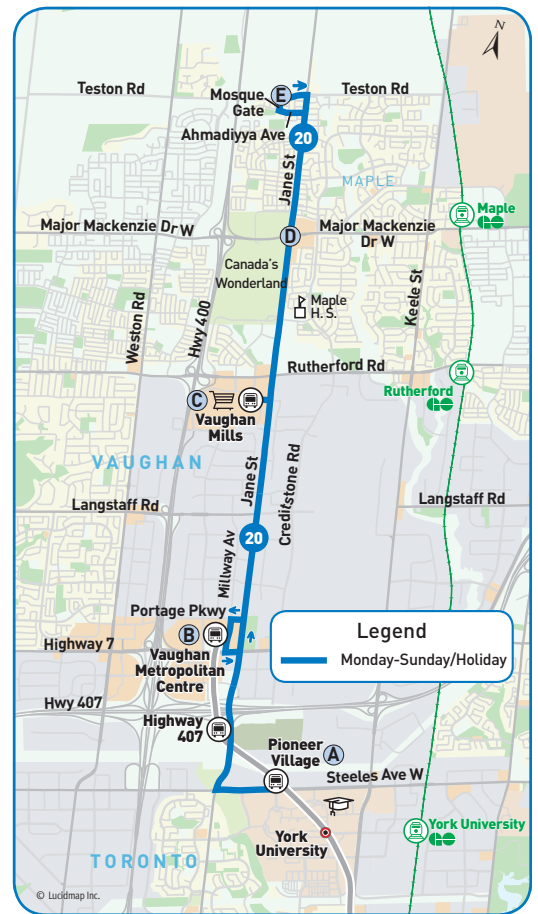

northbound to Teston Rd.
Weekends/Holidays

Stop	A	B	C	D	E
Pioneer Village Terminal	7:19	7:21	7:22	7:24	7:25
Highway 407 Terminal	7:26	7:28	7:29	7:31	7:32
SmartCentres Place Terminal	7:33	7:35	7:36	7:38	7:39
Vaughan Mills Mall Terminal	7:40	7:42	7:43	7:45	7:46
Jane St. & Rutherford Rd.	7:47	7:49	7:50	7:52	7:53
Jane St. & Major Mackenzie Dr W	7:54	7:56	7:57	7:59	8:00
Mosque Gate & Teston Rd.	8:01	8:03	8:04	8:06	8:07

southbound to Pioneer Village Terminal
Weekends/Holidays

Stop	E	D	C	B	A
Mosque Gate & Teston Rd.	6:37	6:39	6:40	6:42	6:43
Jane St. & Major Mackenzie Dr W	6:44	6:46	6:47	6:49	6:50
Jane St. & Rutherford Rd.	6:51	6:53	6:54	6:56	6:57
Vaughan Mills Mall Terminal	7:04	7:06	7:07	7:09	7:10
SmartCentres Place Terminal	7:11	7:13	7:14	7:16	7:17
Highway 407 Terminal	7:18	7:20	7:21	7:23	7:24
Pioneer Village Terminal	7:25	7:27	7:28	7:30	7:31

notes
^ This trip does not continue northbound after arriving at Pioneer Village Station.

revised route & schedule

Monday-Sunday/Holiday
Effective September 2, 2018

MAP LEGEND

- Time Point
- Direction of Travel
- Hospital
- Library
- Bus Terminal
- College/University
- Municipal Office
- Secondary School
- GO Station
- Community Centre
- Park & Ride
- Shopping Centre

← Bus Stop Number

notes

^ This trip does not continue northbound after arriving at Pioneer Village Station.