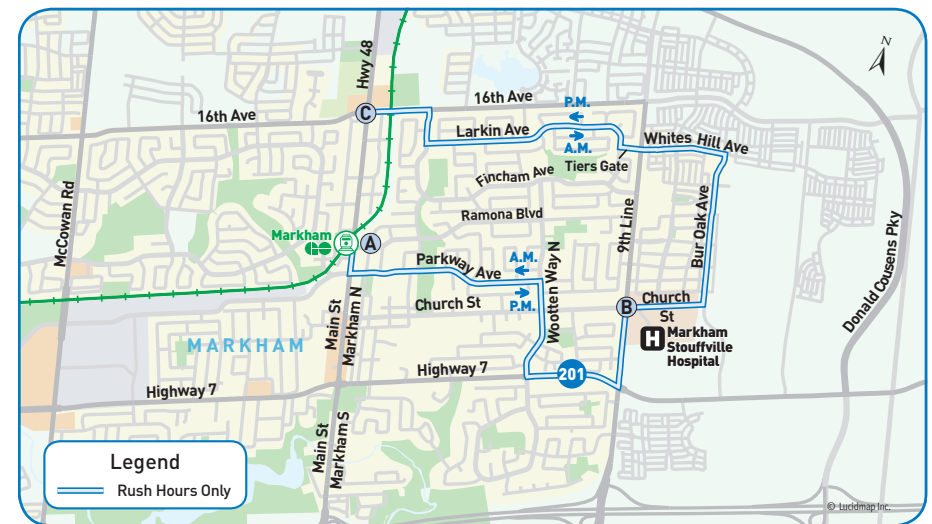

revised schedule

Weekdays

Effective September 2, 2018

westbound

Morning

Weekdays

Markham Rd. & 16th Ave.	Church St. & 9th Line	Markham GO Station
2990	1555	1857
C	B	A
Morning		
5:38	5:53	6:03
6:11	6:26	6:36
6:54	7:09	7:19
7:24	7:39	7:49

eastbound

Afternoon

Weekdays

Markham GO Station	Church St. & 9th Line	Markham Rd. & 16th Ave.
1860	4786	2996
A	B	C
Afternoon		
5:19	5:34	5:44
5:49	6:04	6:14
6:20	6:35	6:45
7:11	7:26	7:36
7:29	7:44	7:54

↑ Bus Stop Number ↓

Map Legend

- Direction of Travel
- Bus Terminal
- College/University
- Hospital
- Municipal Office
- Secondary School
- Time Point
- GO Station
- Community Centre
- Library
- Park & Ride
- Shopping Centre