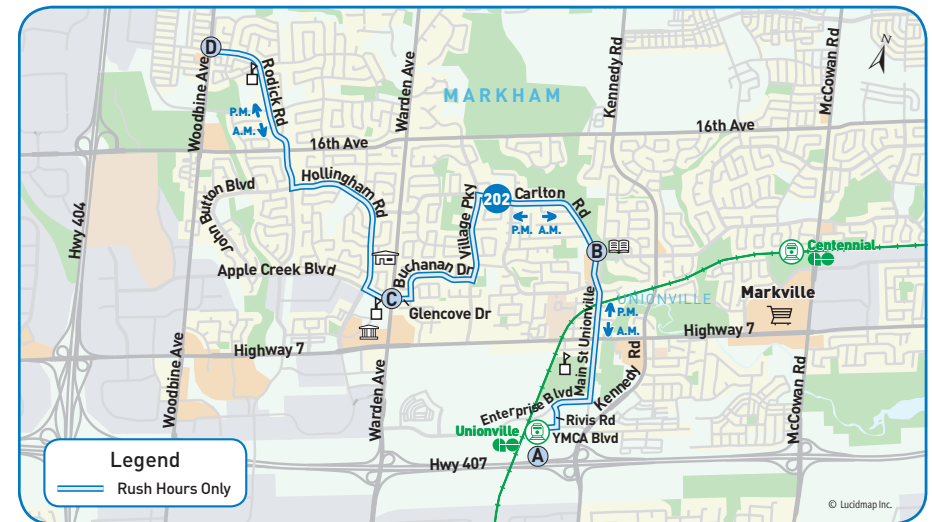

revised schedule

Weekdays

Effective September 2, 2018

eastbound

Morning

Weekdays

Rodick Rd. & Woodbine Ave.	Apple Creek Blvd. & Warden Ave.	Carlton Rd. & Main St Unionville	Unionville GO Station
1421	5113	1491	4172
D	C	B	A
Morning			
5:52	6:02	6:12	6:17
6:22	6:32	6:42	6:47
7:05	7:15	7:25	7:35
7:29	7:39	7:49	8:02

westbound

Afternoon

Weekdays

Unionville GO Station	Carlton Rd. & Main St Unionville	Apple Creek Blvd. & Warden Ave.	Rodick Rd. & Woodbine Ave.
4172	1521	1545	1588
A	B	C	D
Afternoon			
5:08	5:16	5:26	5:36
5:38	5:46	5:56	6:06
6:07	6:15	6:25	6:35
6:32	6:40	6:50	7:00
7:00	7:08	7:18	7:28
7:18	7:26	7:36	7:46

Bus Stop Number
↕

Map Legend

- ➔ Direction of Travel
- Ⓜ Bus Terminal
- 🎓 College/University
- H Hospital
- 🏛 Municipal Office
- 🏠 Secondary School
- ⓐ Time Point
- 🟢 GO Station
- 🏠 Community Centre
- 📖 Library
- 🅇 Park & Ride
- 🛒 Shopping Centre