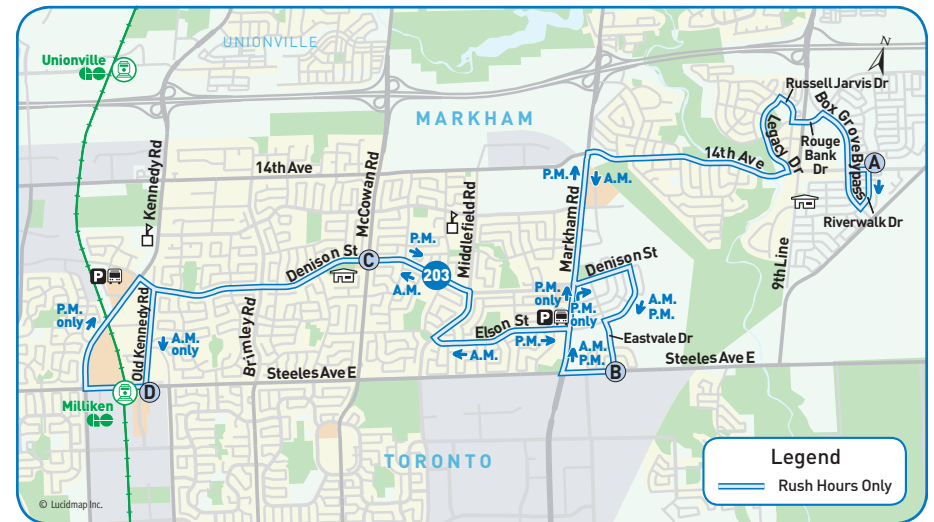

westbound

to Milliken GO Station

← Weekdays

Box Grove By-Pass & 14 th Ave.	Eastvale Dr. & Steeles Ave.	McCowan Rd. & Denison St.	Old Kennedy Rd. & Steeles Ave. (Milliken GO Station)
A	B	C	D
5482	1264	1278	4769
Morning			
5:48	6:06	6:16	6:26
6:18	6:36	6:46	6:56
7:07	7:25	7:35	7:45
7:28	7:46	7:56	8:06

eastbound

from Milliken GO Station

→ Weekdays

Old Kennedy Rd. & Steeles Ave. (Milliken GO Station)	McCowan Rd. & Denison St.	Eastvale Dr. & Steeles Ave.	Box Grove By-Pass & 14 th Ave.
D	C	B	A
4769	1228	1264	5484
Afternoon			
5:01	5:11	5:24	5:40
5:31	5:41	5:54	6:10
6:00	6:10	6:23	6:39
7:11	7:21	7:34	7:50

↑ Bus Stop Number ↓

notes

Drop-offs and pick-ups are on Old Kennedy Rd. at Steeles Ave. (NW corner).

revised schedule

Weekdays

Effective September 2, 2018

Map Legend

- Direction of Travel
- 🏠 Bus Terminal
- 🎓 College/University
- 🏥 Hospital
- 🏛️ Municipal Office
- 🎓 Secondary School
- Ⓐ Time Point
- 🚏 GO Station
- 🏠 Community Centre
- 📖 Library
- 🚗 Park & Ride
- 🛒 Shopping Centre