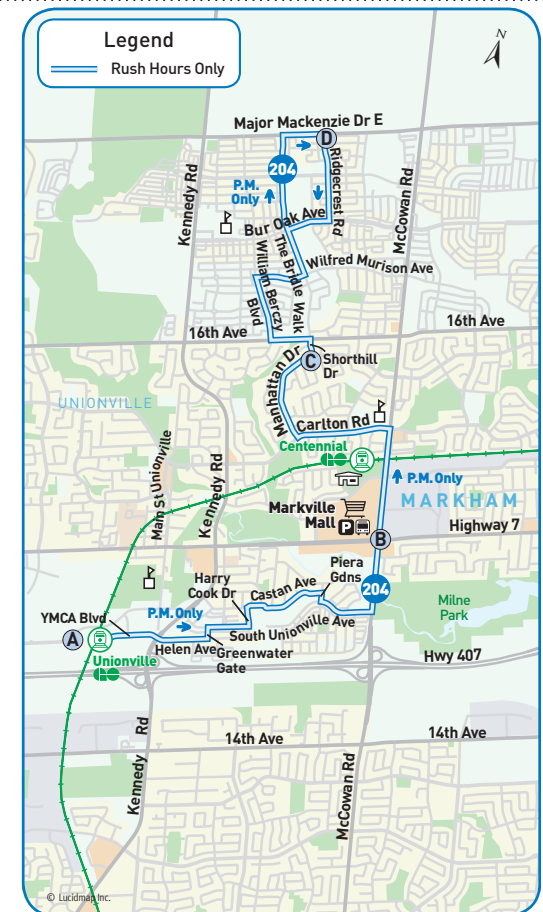

## northbound to Major Mackenzie Dr.

↑ Weekdays			
Unionville GO Station 4171	Hwy 7 & McCowan Rd. 3098	Manhattan Dr. & Shorthill Dr. 6034	Major Mackenzie & Ridgcrest Rd. 2971
A	B	C	D
Afternoon			
5:09	5:22	5:32	5:39
5:38	5:51	6:01	6:08
6:08	6:21	6:31	6:38
*7:00	7:13	7:23	7:30

## southbound to Unionville GO Station

↓ Weekdays				
Major Mackenzie & Ridgcrest Rd. 2971	Manhattan Dr. & Shorthill Dr. 6045	McCowan Rd. & Carlton Rd. 1824	Hwy 7 & McCowan Rd. 1830	Unionville GO Station 4171
D	C	B	A	
Afternoon				
5:41	5:49	5:53	5:56	6:06
6:10	6:18	6:22	6:25	6:35
6:40	6:48	6:52	6:55	7:05

### note

\* Trip ends at Bur Oak Ave. and The Bridle Walk

### Map Legend

- Direction of Travel
- Ⓐ Time Point
- 🚌 Bus Terminal
- 🎓 College/University
- 🏥 Hospital
- 🏛️ Municipal Office
- 🏠 Secondary School
- 🚶 GO Station
- 🏡 Community Centre
- 📖 Library
- 🅇 Park & Ride
- 🛒 Shopping Centre